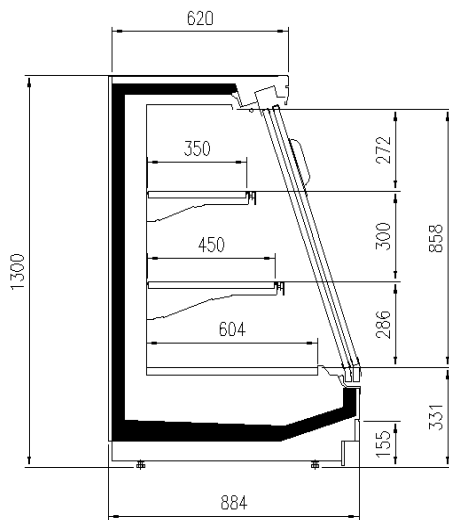

CROSS SECTIONS

H130 P100 DOORS

H160 P100 DOORS