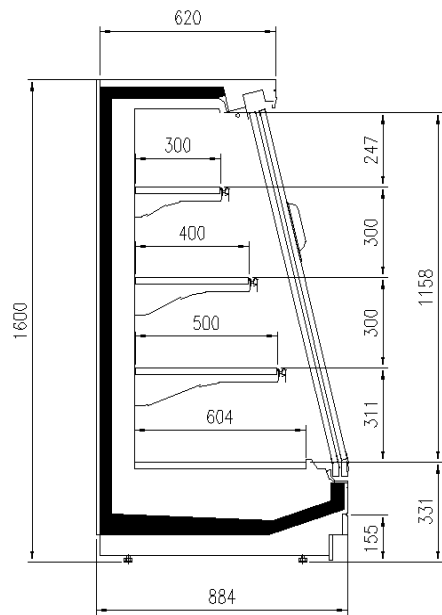

CROSS SECTIONS

H130 P100 DOORS

H160 P100 DOORS