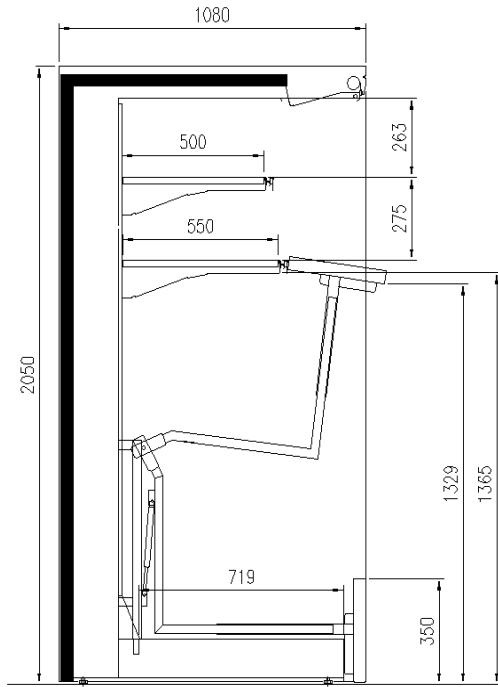

CROSS SECTIONS