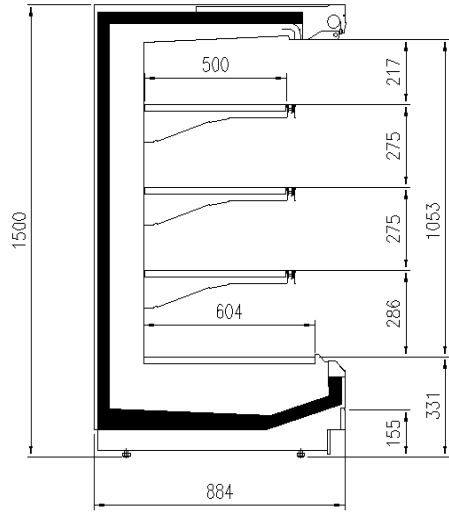

CROSS SECTIONS