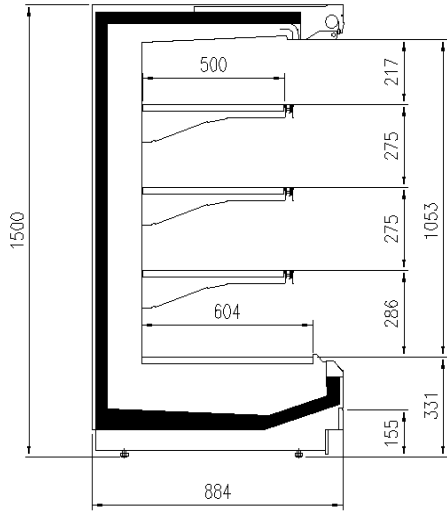

CROSS SECTIONS