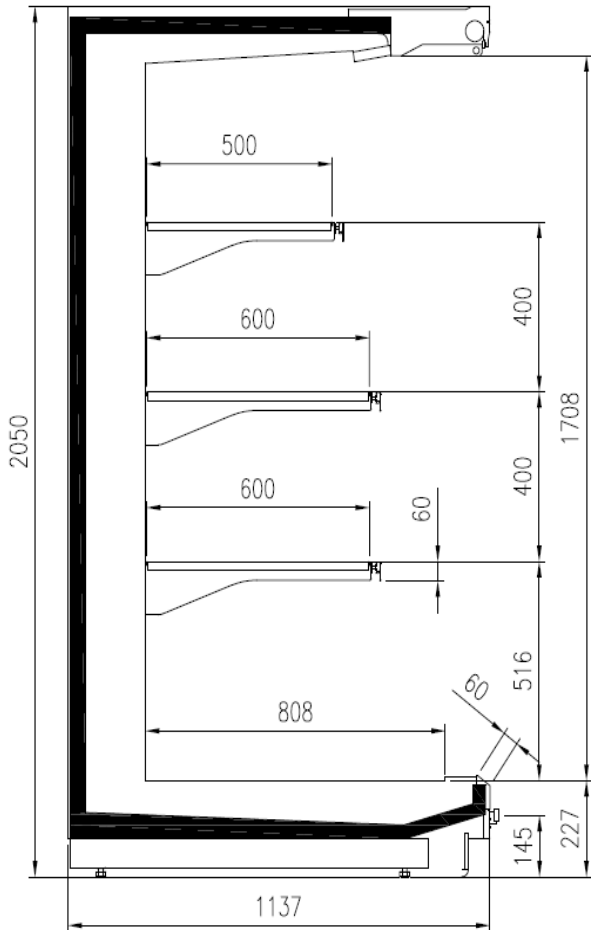

CROSS SECTIONS