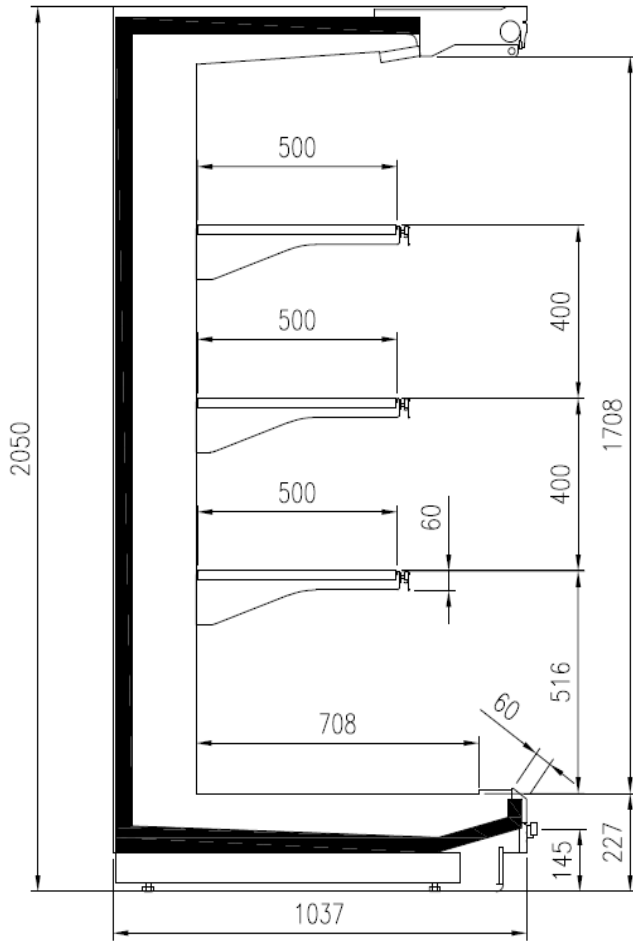

CROSS SECTIONS