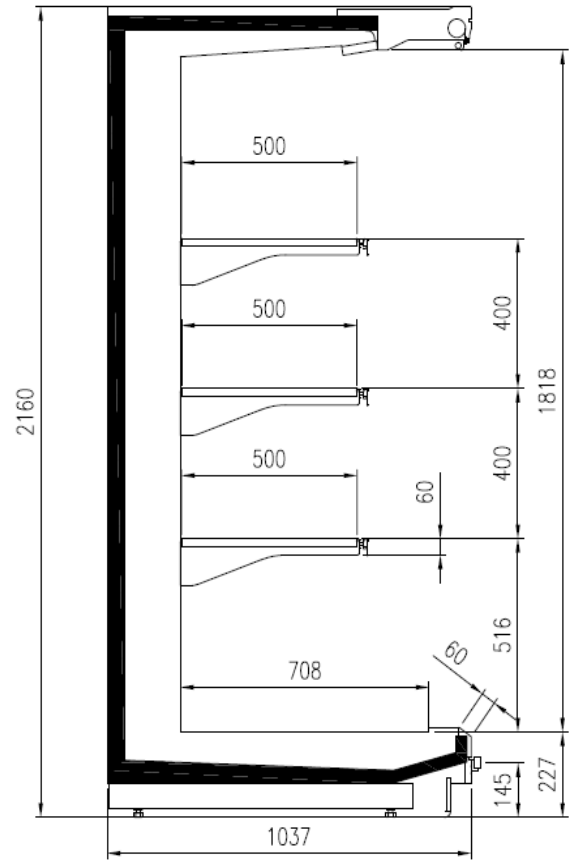

CROSS SECTIONS