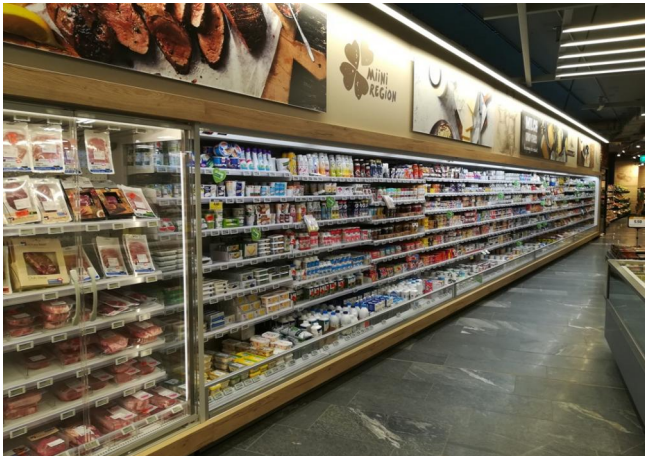

A SELECTION FROM OUR INSTALLATION