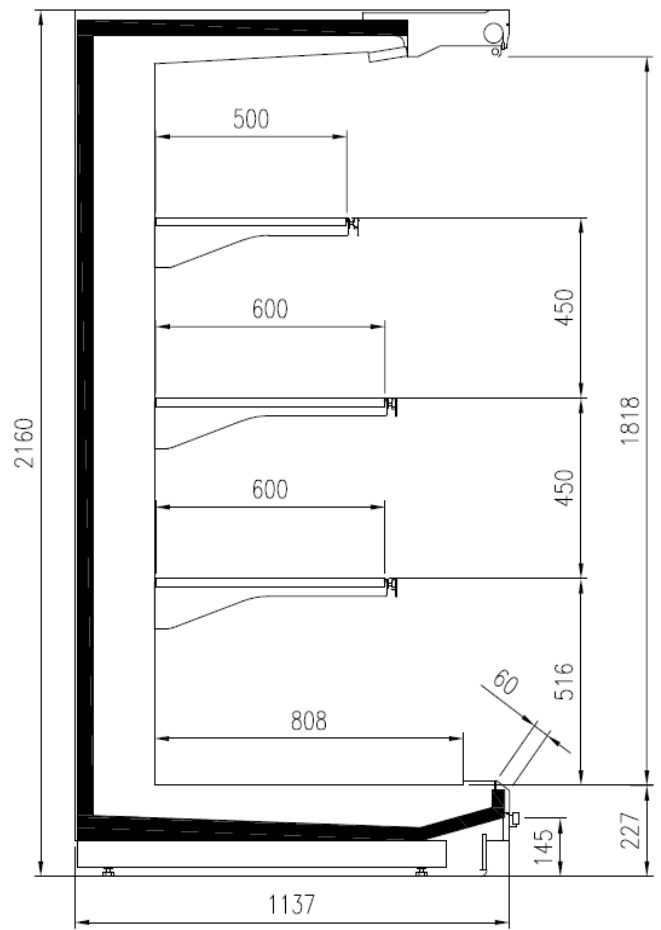

CROSS SECTIONS