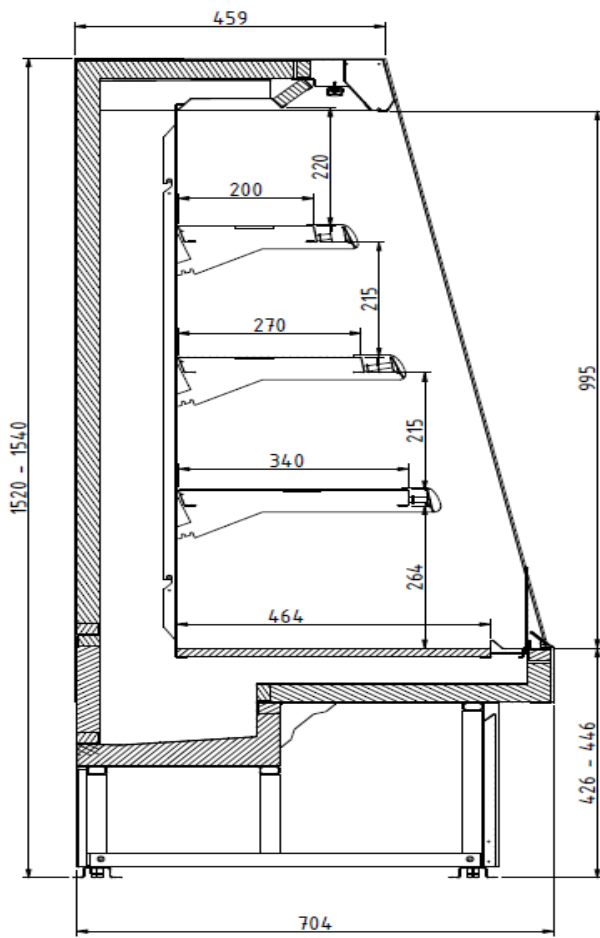

CROSS SECTIONS