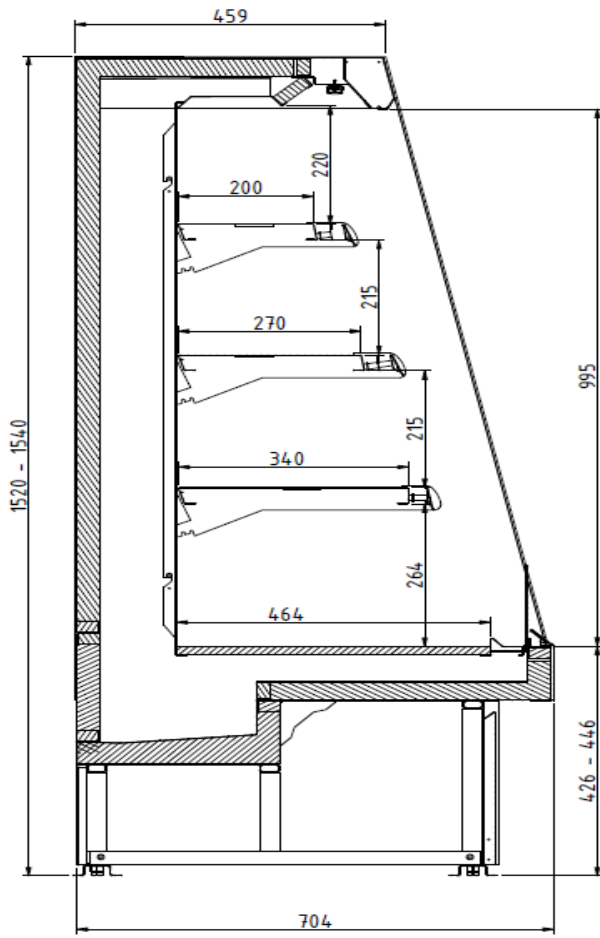

CROSS SECTIONS