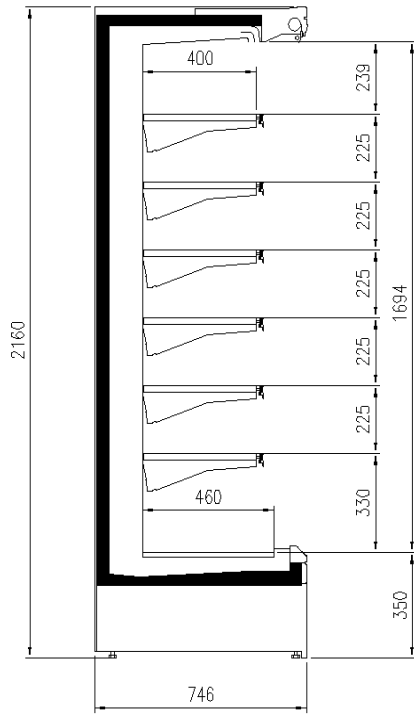

Dividers

Internal and external RAL colours

Manual or electronic night blind

Shelf lighting LED

Available dimensions

External depth (mm) 750-900

Front Height (mm) 350

Height (mm) 2050-2160

Length with side walls (mm) 1021-1334-1959 -2584

Length without side walls 937-1250-1875-2500 (mm)

Shelves' rows (N°) 5/6

A SELECTION FROM OUR INSTALLATION

CROSS SECTIONS

H216 P75 TN

H205 P75 TN

Pastorfrigor S.p.A.