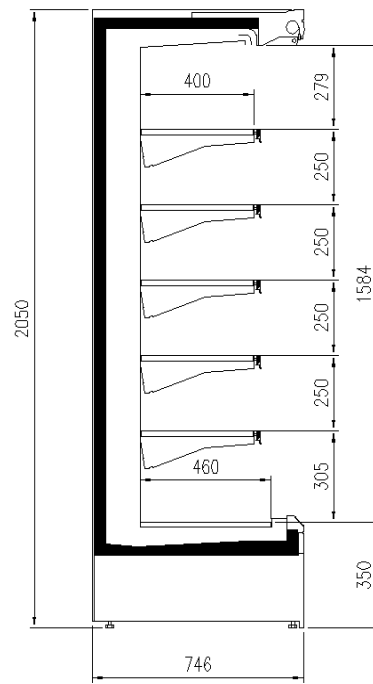

Dividers

Internal and external RAL colours

Manual or electronic night blind

Shelf lighting LED

Available dimensions

External depth (mm) 750-900

Front Height (mm) 350

Height (mm) 2050-2160

Length with side walls (mm) 1021-1334-1959 -2584

Length without side walls 937-1250-1875-2500 (mm)

Shelves' rows (N°) 5/6

A SELECTION FROM OUR INSTALLATION

CROSS SECTIONS

H216 P75 TN

H205 P75 TN

Pastorfrigor S.p.A.