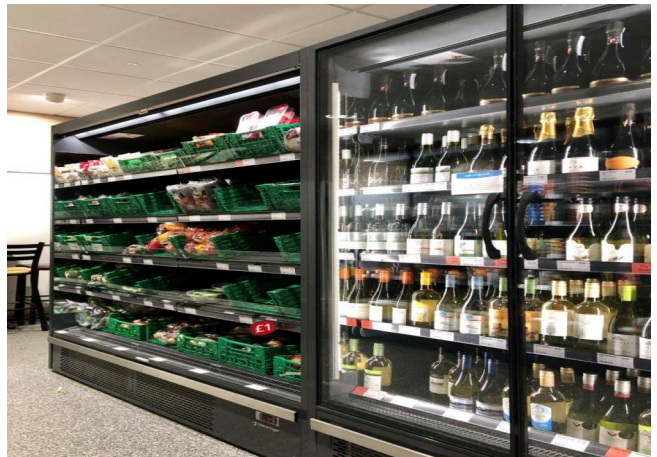

A SELECTION FROM OUR INSTALLATION