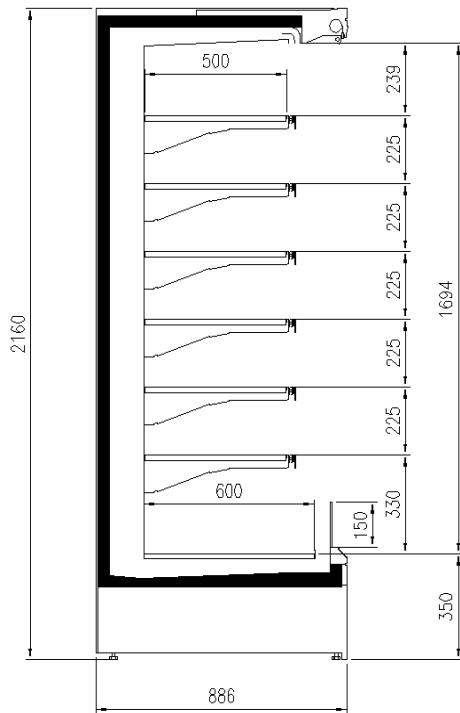

CROSS SECTIONS