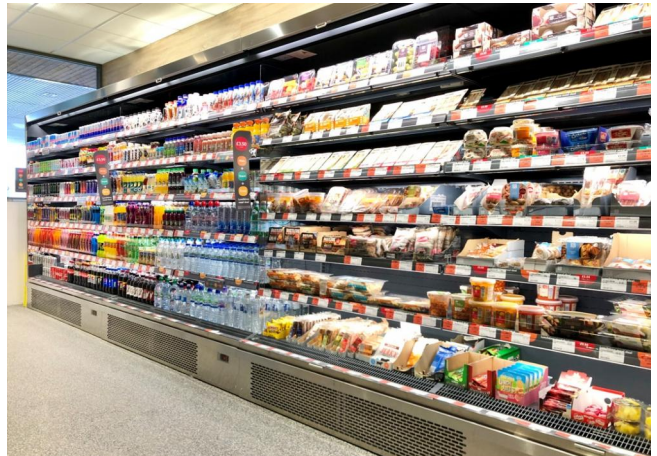

A SELECTION FROM OUR INSTALLATION