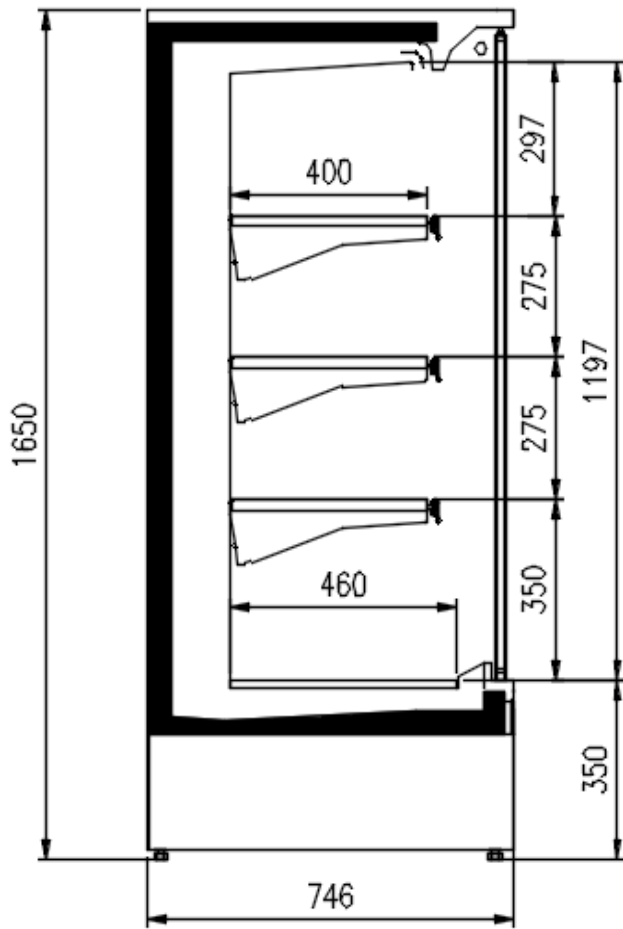

CROSS SECTIONS