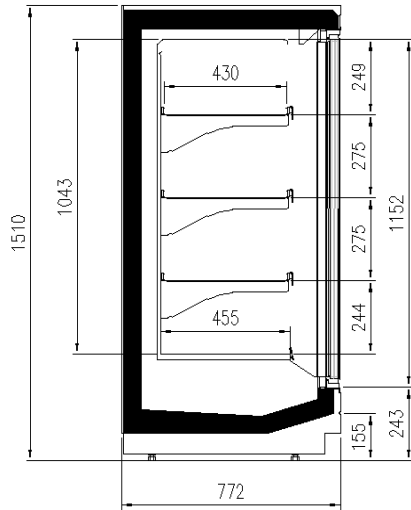

CROSS SECTIONS

TO H150 P75