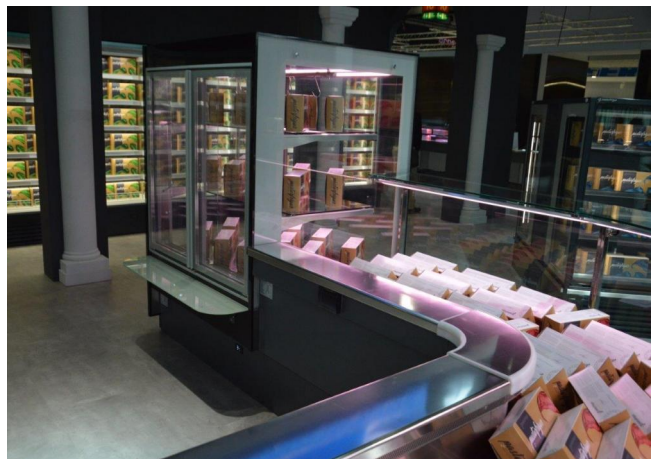

A SELECTION FROM OUR INSTALLATION