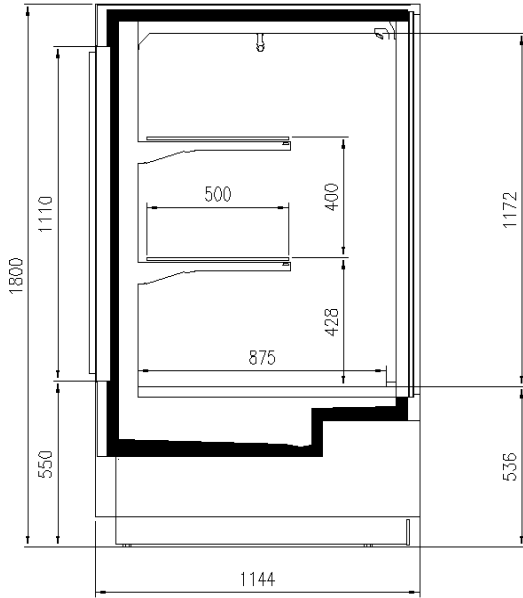

CROSS SECTIONS