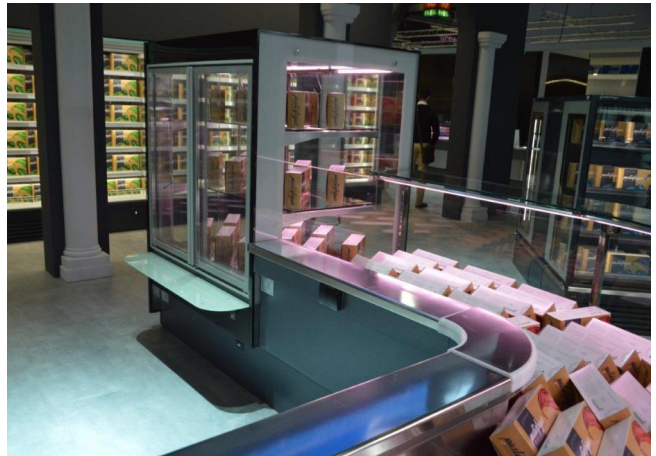

A SELECTION FROM OUR INSTALLATION