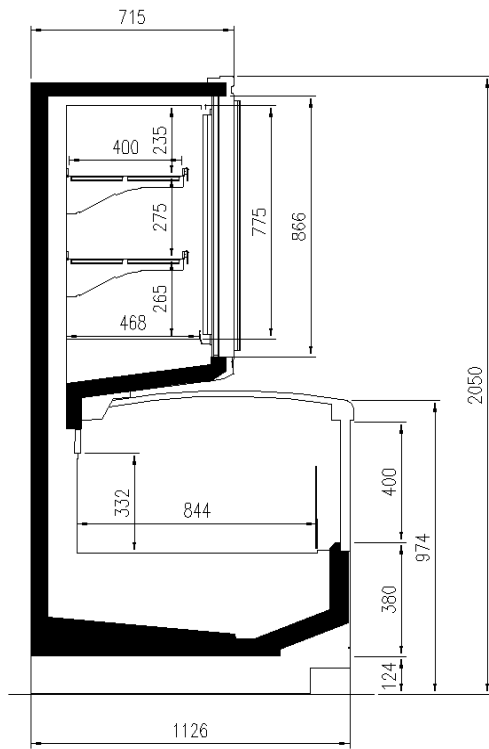

CROSS SECTIONS

MILANO H205 HG P