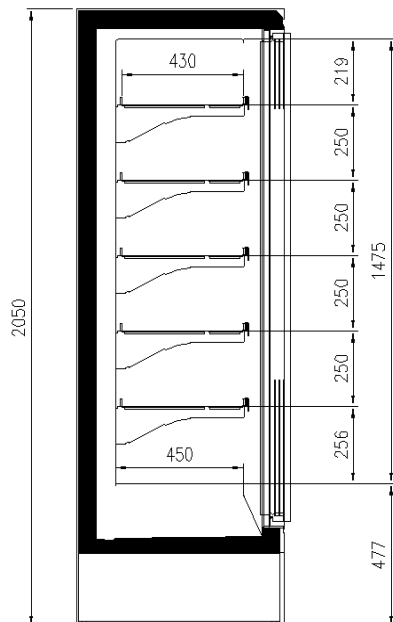

CROSS SECTIONS