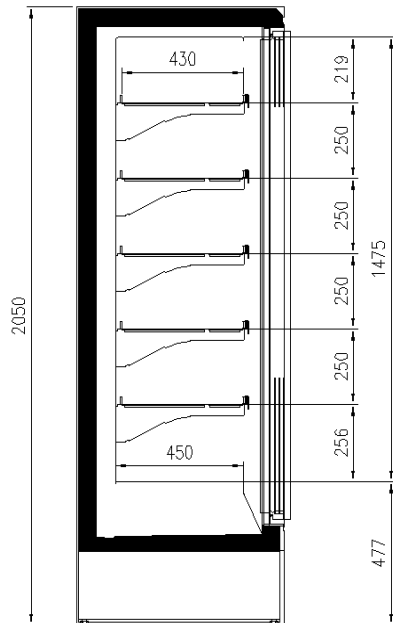

CROSS SECTIONS