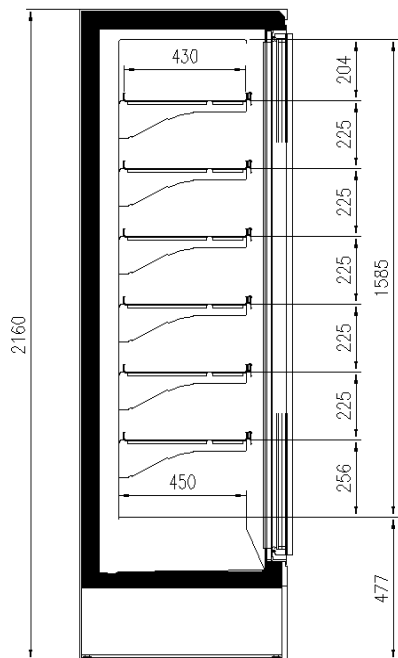

CROSS SECTIONS