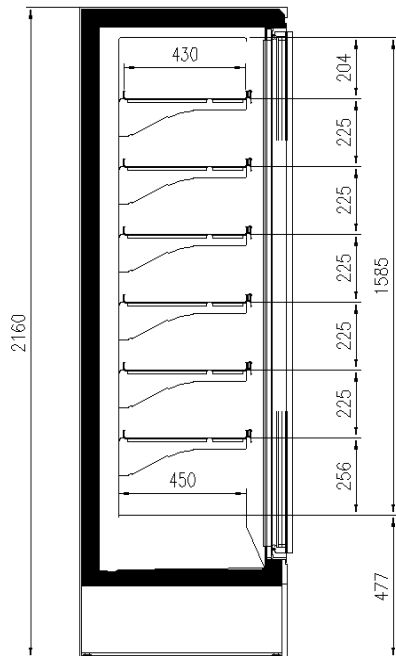

CROSS SECTIONS