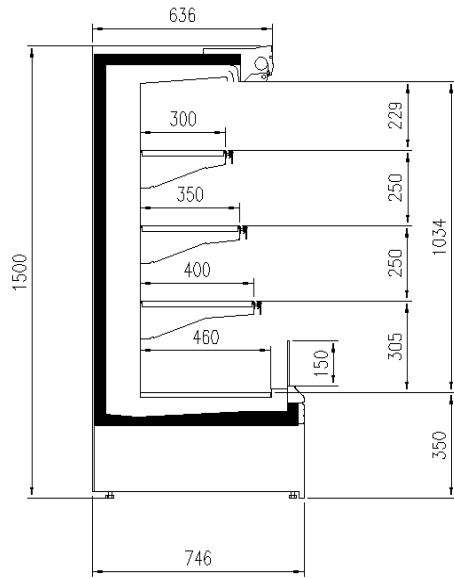

CROSS SECTIONS