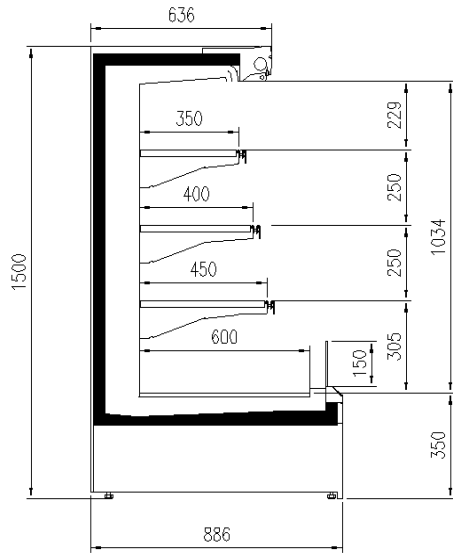

CROSS SECTIONS