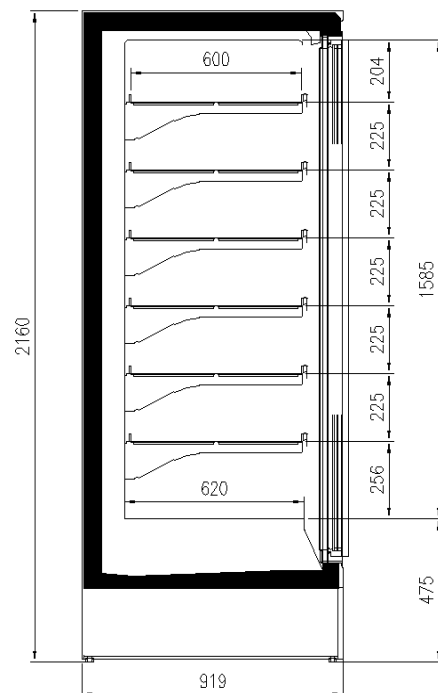

CROSS SECTIONS

H205 P90 BT

H216 P75 BT