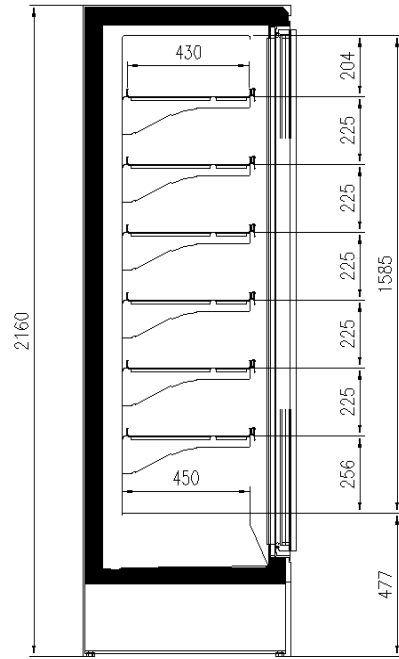

CROSS SECTIONS

H205 P90 BT

H216 P75 BT