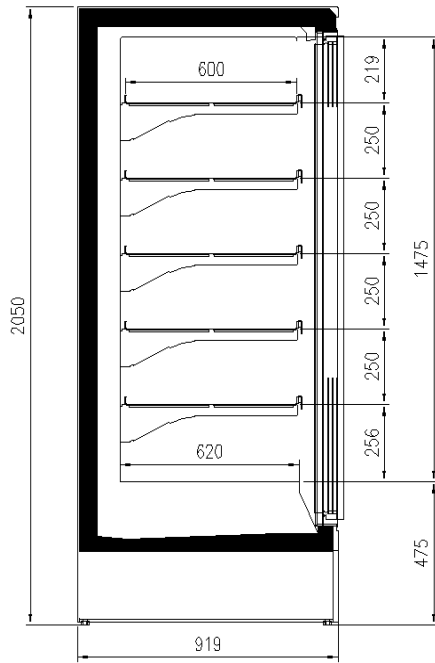

CROSS SECTIONS

H205 P90 BT