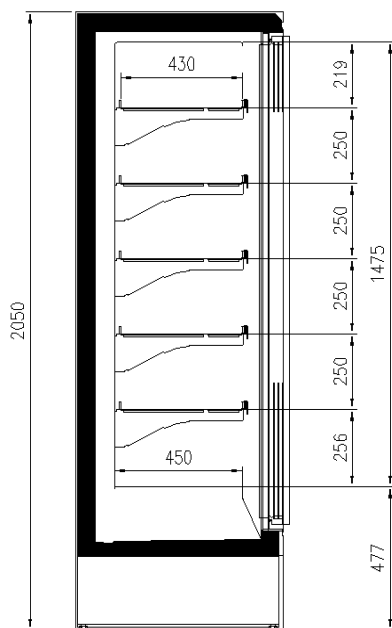

CROSS SECTIONS

H205 P90 BT

H216 P75 BT