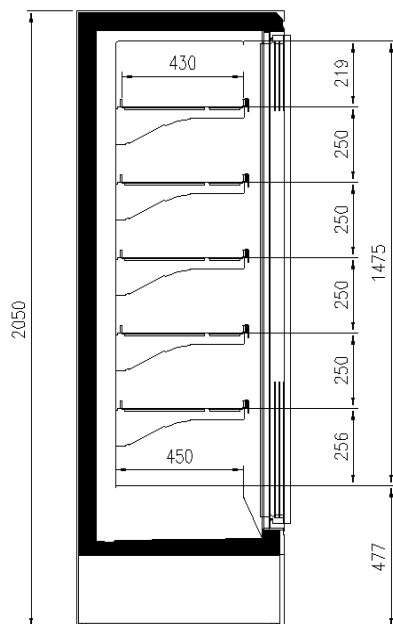

CROSS SECTIONS

H205 P75 BT