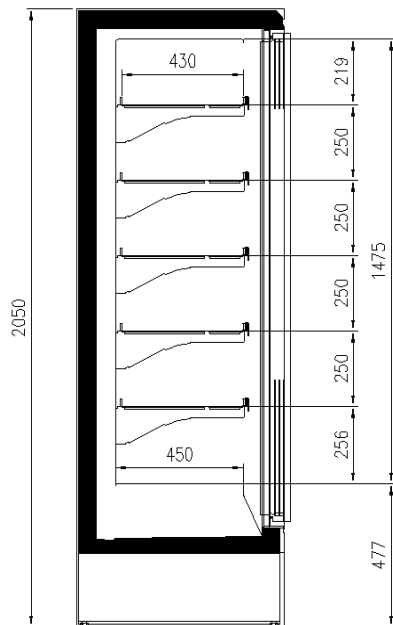

CROSS SECTIONS

H205 P75 BT