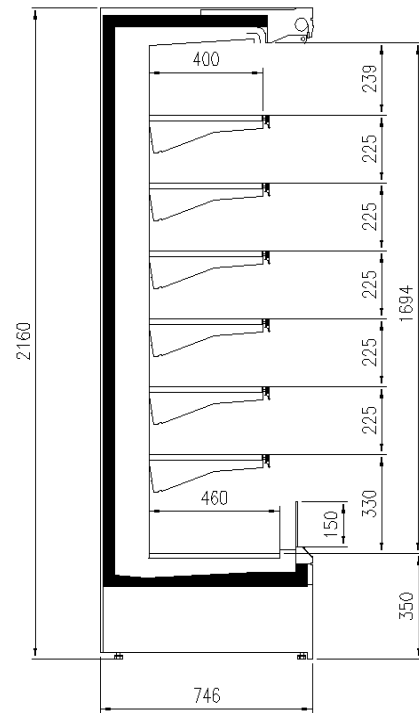

Dividers

Internal and external RAL colours

Manual or electronic night blind

Shelf lighting LED

Available dimensions

External depth (mm) 750-900

Front Height (mm) 350

Height (mm) 2050-2160

Length with side walls (mm) 1021-1334-1959 -2584

Length without side walls (mm) 937-1250-1875-2500

Shelves' rows (N°) 5/6

A SELECTION FROM OUR INSTALLATION

CROSS SECTIONS

H205 P75 TN

H216 P75 TN

Pastorfrigor S.p.A.