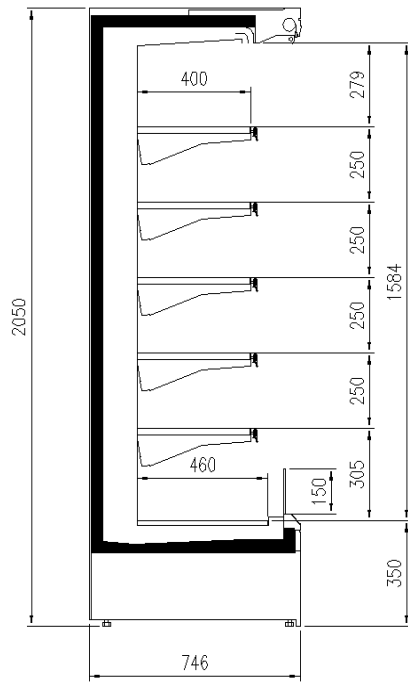

Dividers

Internal and external RAL colours

Manual or electronic night blind

Shelf lighting LED

Available dimensions

External depth (mm) 750-900

Front Height (mm) 350

Height (mm) 2050-2160

Length with side walls (mm) 1021-1334-1959 -2584

Length without side walls 937-1250-1875-2500 (mm)

Shelves' rows (N°) 5/6

A SELECTION FROM OUR INSTALLATION

CROSS SECTIONS

H205 P75 TN

H216 P75 TN

Pastorfrigor S.p.A.