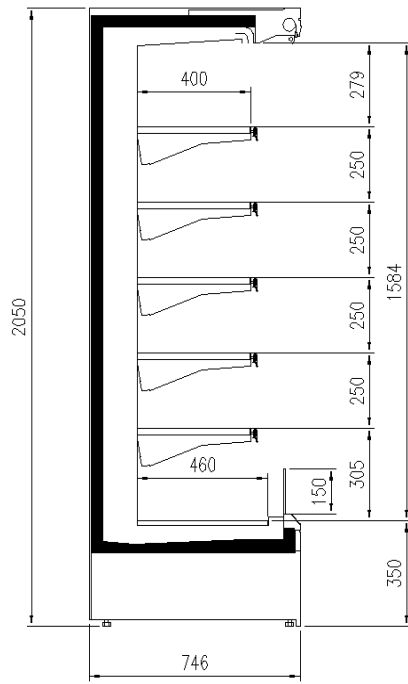

CROSS SECTIONS