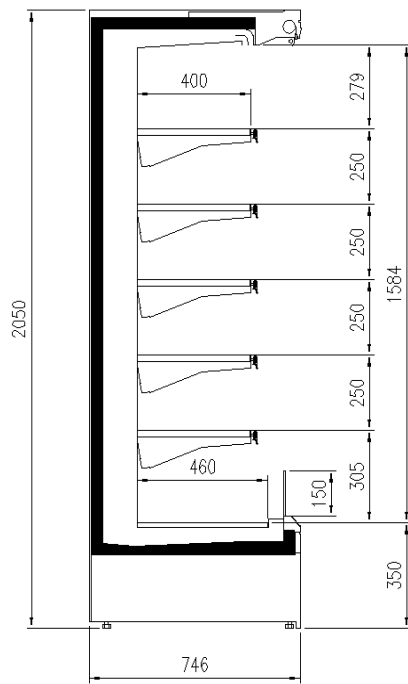

Dividers

Internal and external RAL colours

Manual or electronic night blind

Shelf lighting LED

Available dimensions

External depth (mm) 750-900

Front Height (mm) 350

Height (mm) 2050-2160

Length with side walls (mm) 1021-1334-1959 -2584

Length without side walls (mm) 937-1250-1875-2500

Shelves' rows (N°) 5/6

A SELECTION FROM OUR INSTALLATION

CROSS SECTIONS

H205 P75 TN

H216 P75 TN

Pastorfrigor S.p.A.