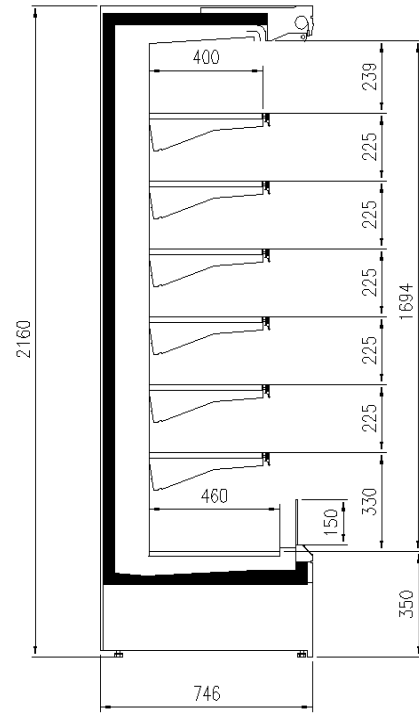

Dividers

Internal and external RAL colours

Manual or electronic night blind

Shelf lighting LED

Available dimensions

External depth (mm) 750-900

Front Height (mm) 350

Height (mm) 2050-2160

Length with side walls (mm) 1021-1334-1959 -2584

Length without side walls 937-1250-1875-2500 (mm)

Shelves' rows (N°) 5/6

A SELECTION FROM OUR INSTALLATION

CROSS SECTIONS

H205 P75 TN

H216 P75 TN

Pastorfrigor S.p.A.