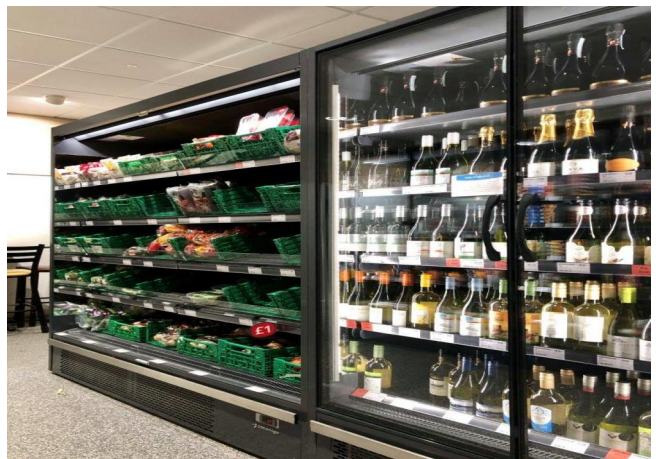

A SELECTION FROM OUR INSTALLATION