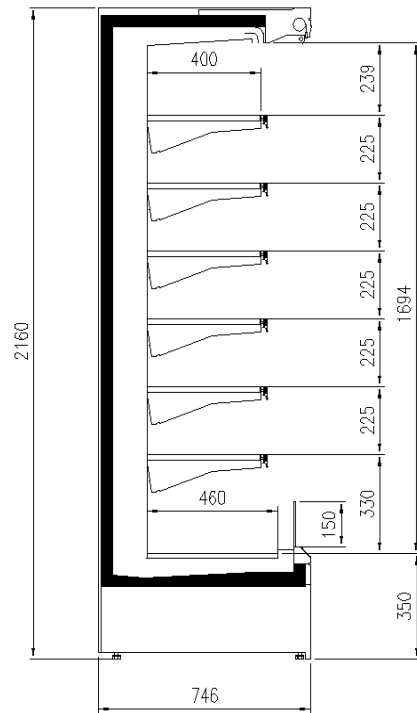

Dividers

Internal and external RAL colours

Manual or electronic night blind

Shelf lighting LED

Available dimensions

External depth (mm) 750-900

Front Height (mm) 350

Height (mm) 2050-2160

Length with side walls (mm) 1021-1334-1959 -2584

Length without side walls 937-1250-1875-2500 (mm)

Shelves' rows (N°) 5/6

A SELECTION FROM OUR INSTALLATION

CROSS SECTIONS

H205 P75 TN

H216 P75 TN

Pastorfrigor S.p.A.