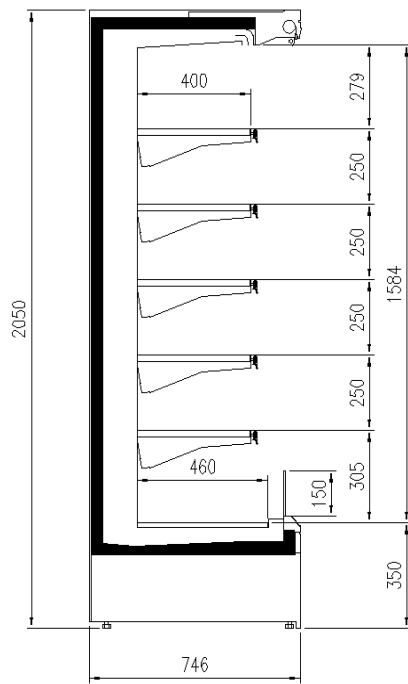

Dividers

Internal and external RAL colours

Manual or electronic night blind

Shelf lighting LED

Available dimensions

External depth (mm) 750-900

Front Height (mm) 350

Height (mm) 2050-2160

Length with side walls (mm) 1021-1334-1959 -2584

Length without side walls 937-1250-1875-2500 (mm)

Shelves' rows (N°) 5/6

A SELECTION FROM OUR INSTALLATION

CROSS SECTIONS

H205 P75 TN

H216 P75 TN

Pastorfrigor S.p.A.