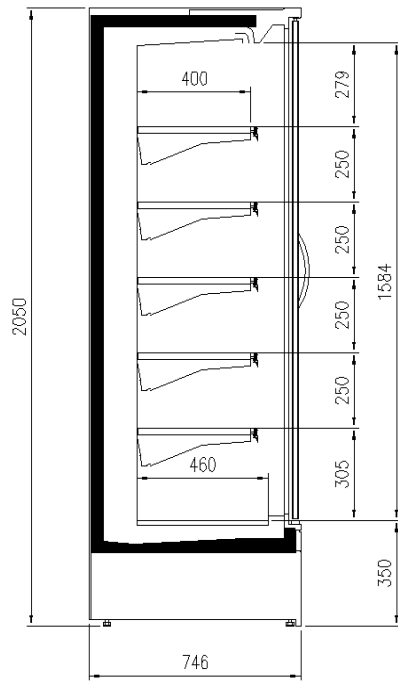

CROSS SECTIONS