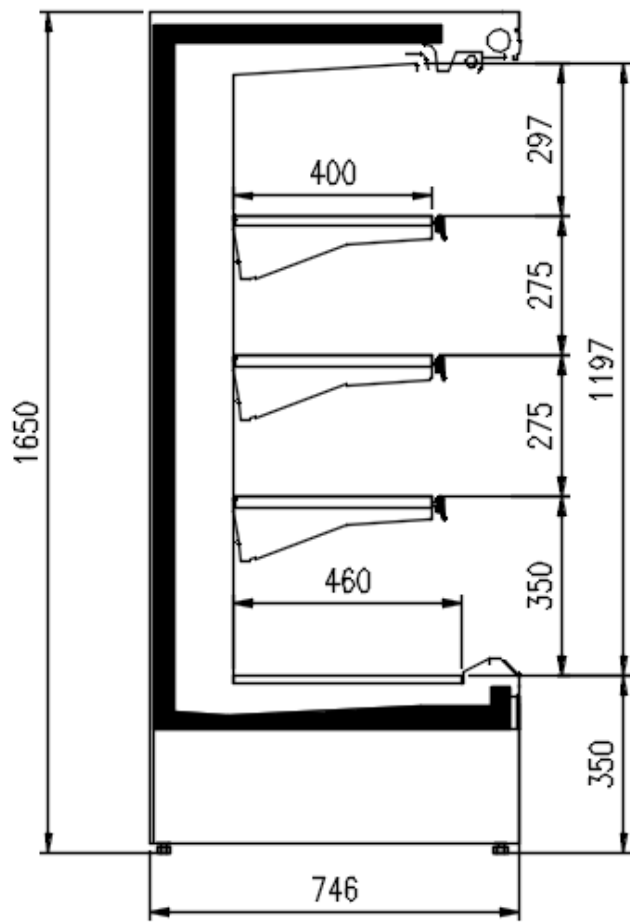

CROSS SECTIONS