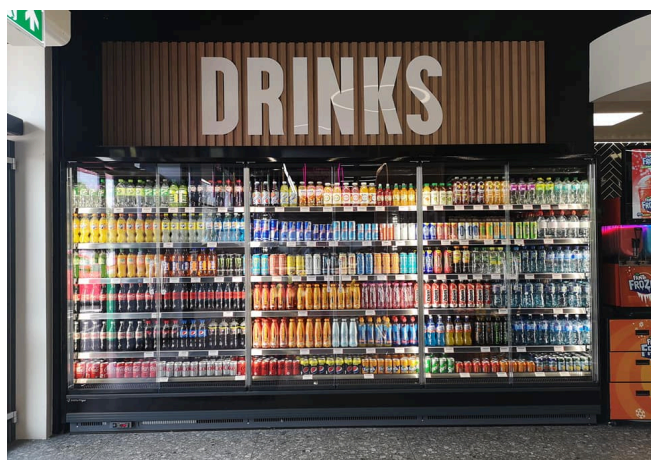

A SELECTION FROM OUR INSTALLATION