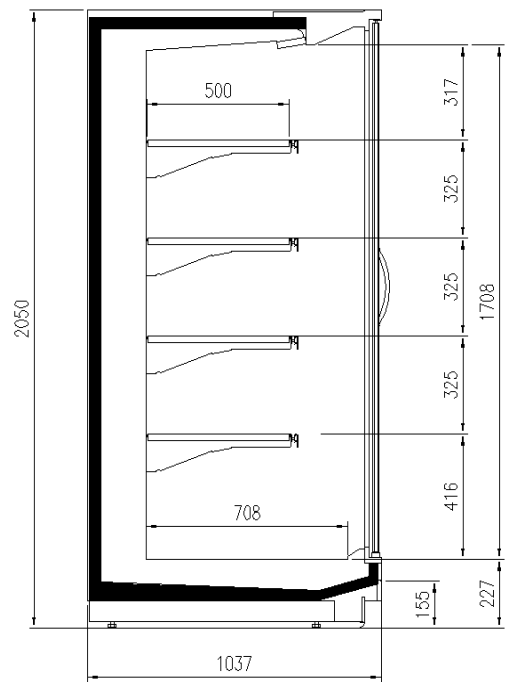

CROSS SECTIONS

H216 P100

H205 P100