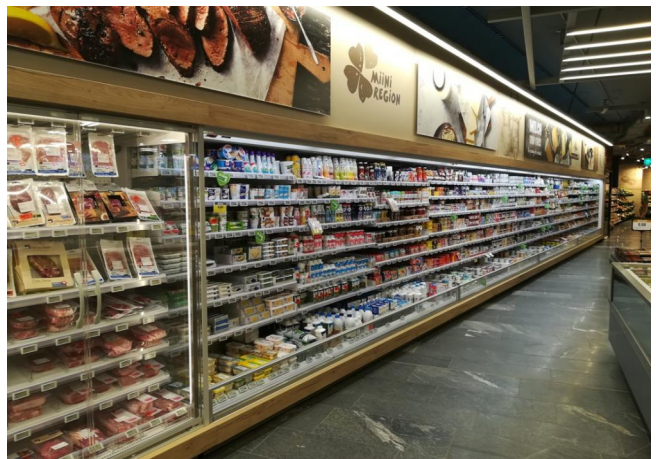

A SELECTION FROM OUR INSTALLATION