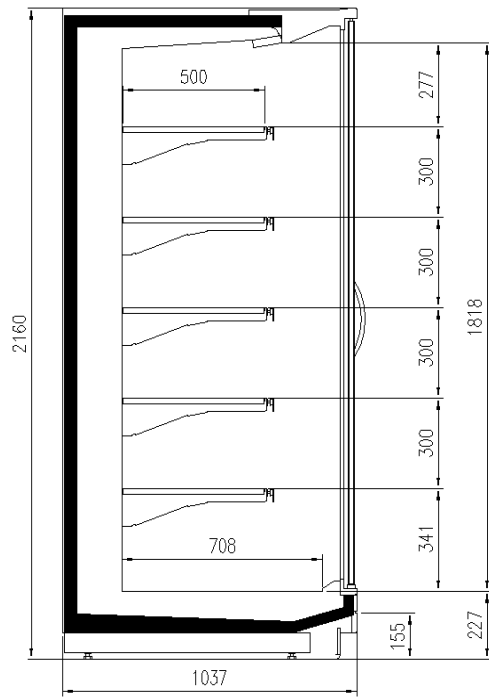

CROSS SECTIONS

H216 P100