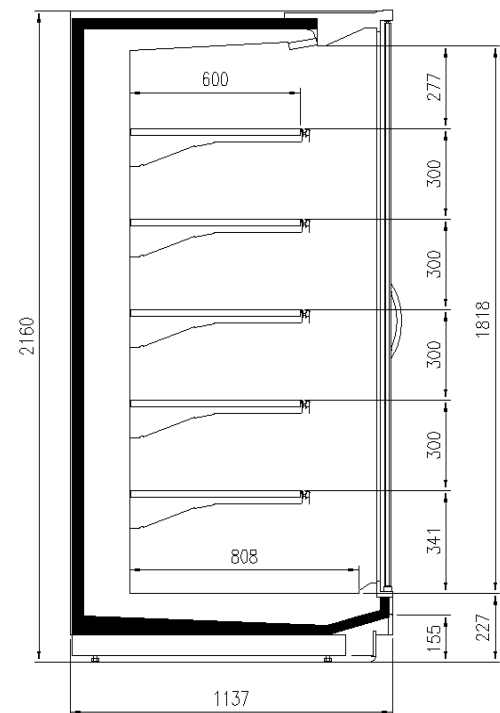

CROSS SECTIONS

H216 P100

H205 P100