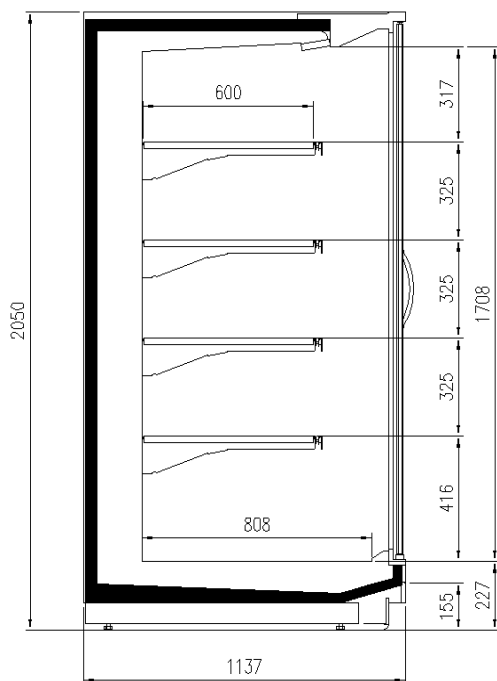

CROSS SECTIONS

H216 P100

H205 P100