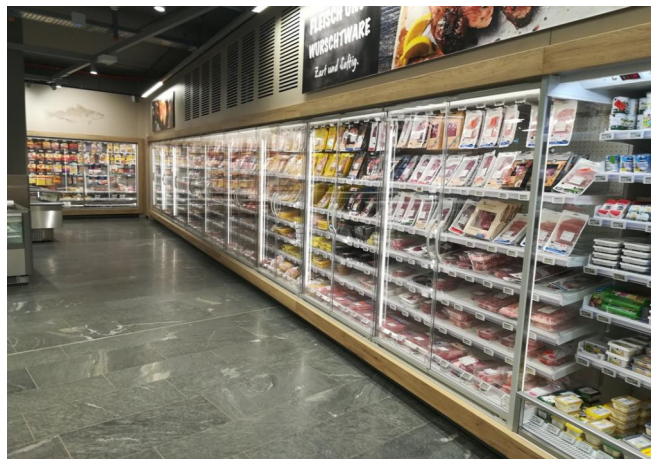

A SELECTION FROM OUR INSTALLATION