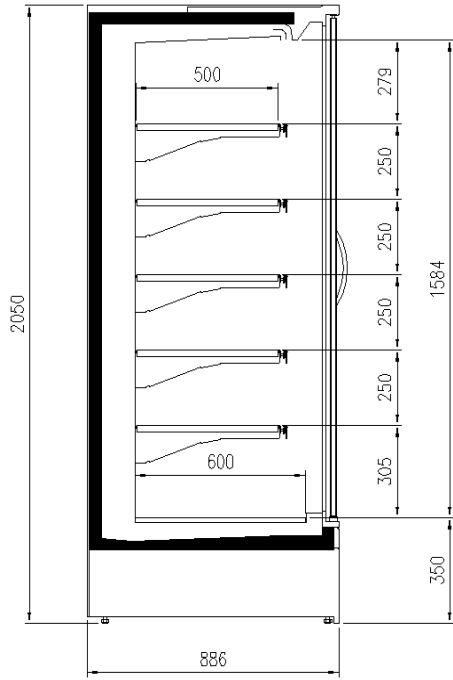

CROSS SECTIONS