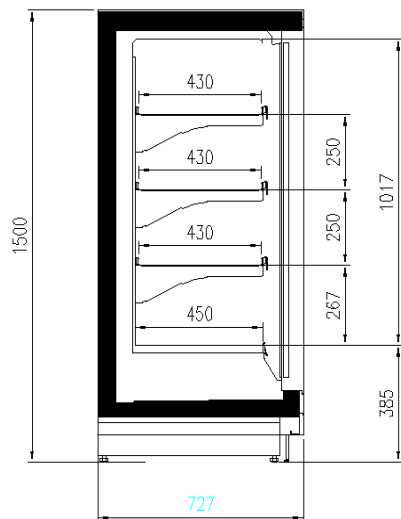

CROSS SECTIONS

TO H150 P75