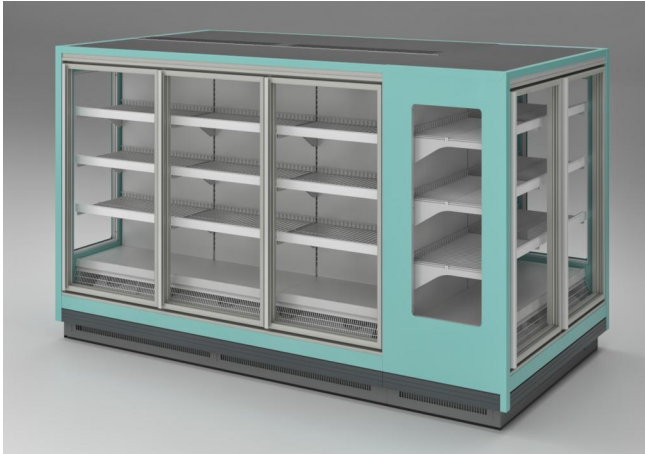

A SELECTION FROM OUR INSTALLATION