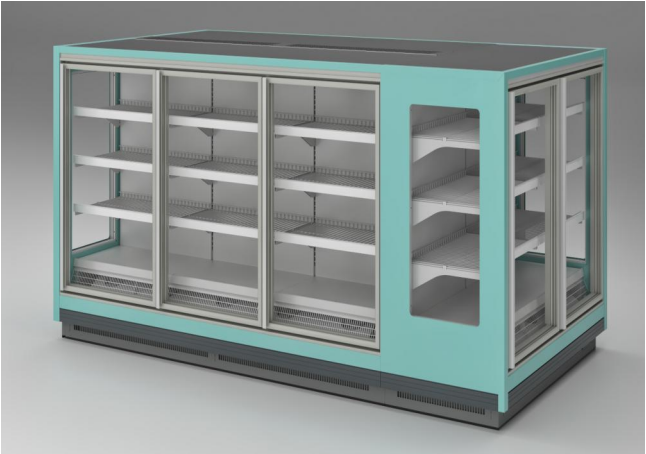

A SELECTION FROM OUR INSTALLATION