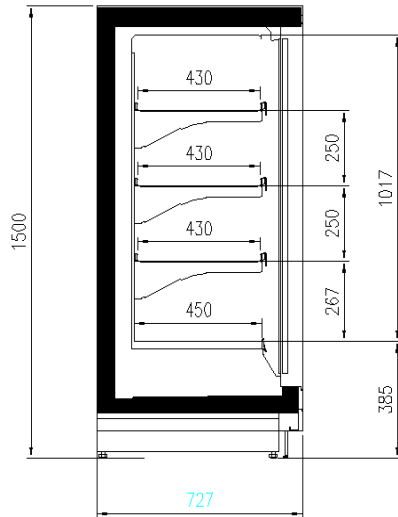

CROSS SECTIONS

TO H150 P75