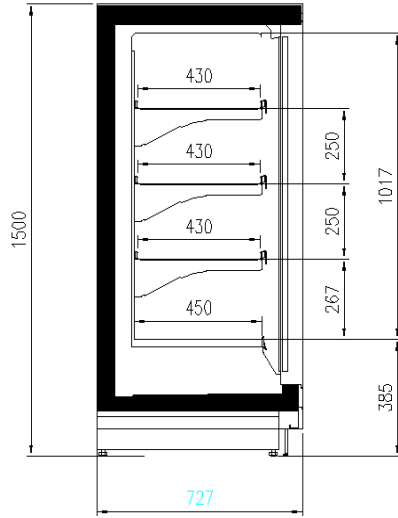

CROSS SECTIONS

TO H150 P75