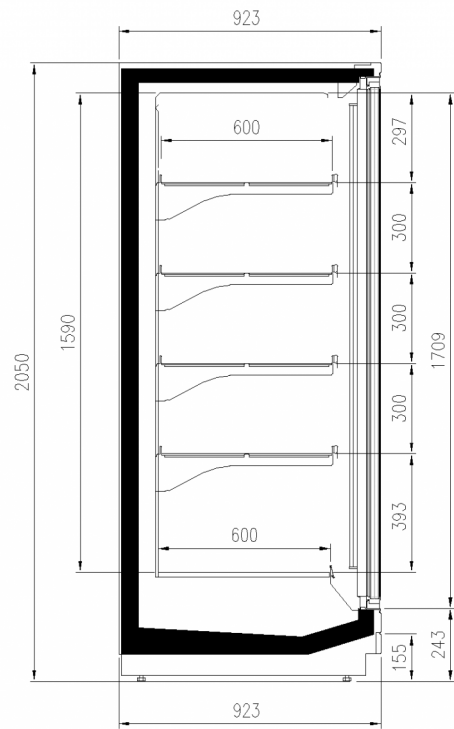

CROSS SECTIONS

TO H205 P90