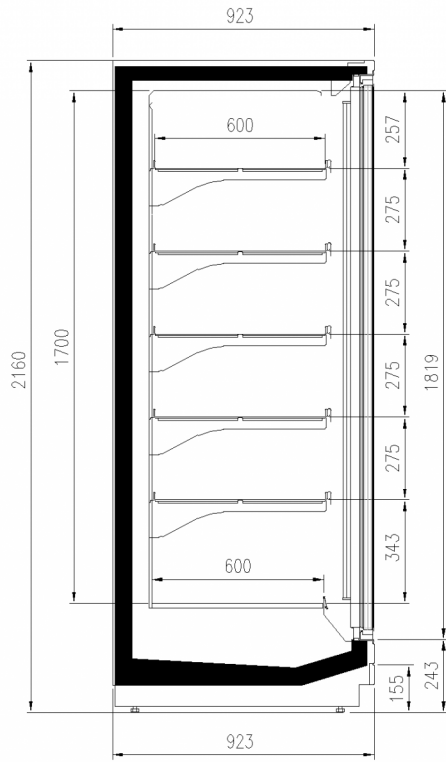

CROSS SECTIONS

TO H216 P90