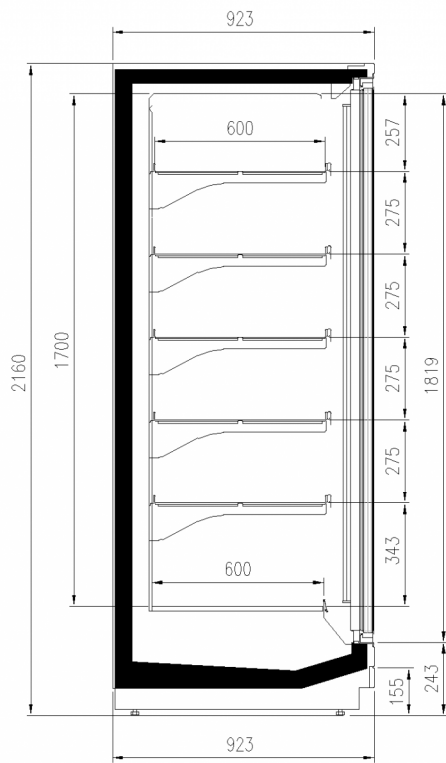

CROSS SECTIONS

TO H216 P90