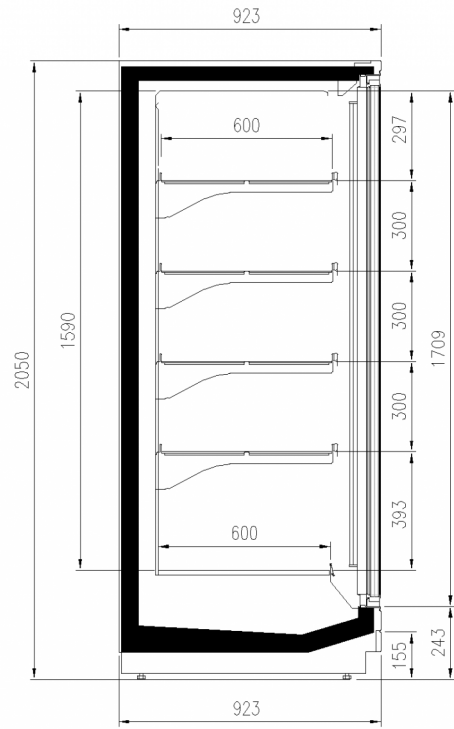

CROSS SECTIONS

TO H205 P90