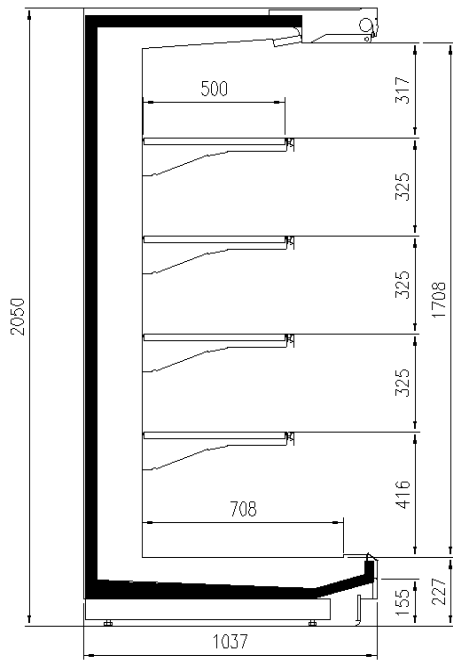

TAP A NEW ENERGY CLASS

VERONA OVERVIEW OPEN

Multidecks

The VERONA OVERVIEW is produced with a new upper profile with minimal and gently squared lines, which bring panoramic views and give visibility to the product. The new top profile will be 34 mm high and will be used both in the configurations with doors and without doors of this multidecks. This model presents structural innovations that are not only aesthetic but also functional like the new bumper trolley which will be integrated into the front of the wall case, as for the entire new production. The assembly that makes up the price holder will also be new with a different hooking system.

4 or 5 shelves with price holder depending on the height
Expansion valve
Remote cabinet, with multiplexable linear modules
Single top lighting
Terminal board

Accessories

Controller for electronic valve
Base Grids
CO2 refrigeration system
Electronic valve
Grid dividers
Internal and external RAL colours

Available dimensions

External depth (mm)	1050 -1150
Front Height (mm)	227
Height (mm)	2050 - 2160
Length without side walls (mm)	1250 -1875- 2500 - 3750
Shelves' depth (mm)	500/600

CROSS SECTIONS

H205 P100