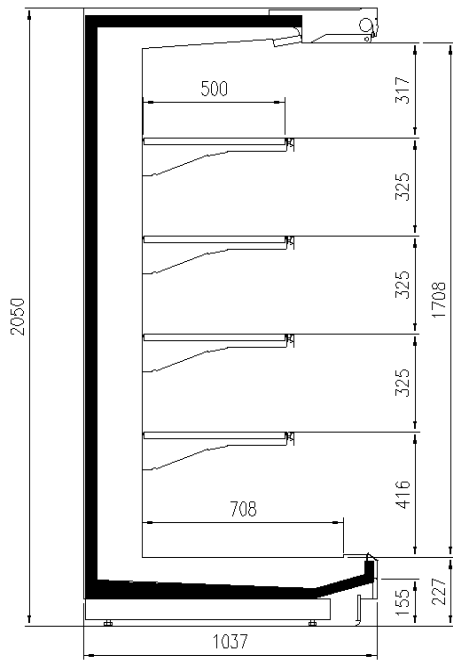

TAP A NEW ENERGY CLASS

VERONA OVERVIEW OPEN

Multidecks

The VERONA OVERVIEW is produced with a new upper profile with minimal and gently squared lines, which bring panoramic views and give visibility to the product. The new top profile will be 34 mm high and will be used both in the configurations with doors and without doors of this multidecks. This model presents structural innovations that are not only aesthetic but also functional like the new bumper trolley which will be integrated into the front of the wall case, as for the entire new production. The assembly that makes up the price holder will also be new with a different hooking system.

4 or 5 shelves with price holder depending on the height
Expansion valve
Remote cabinet, with multiplexable linear modules
Single top lighting
Terminal board

Accessories

Controller for electronic valve
Base Grids
CO2 refrigeration system
Electronic valve
Grid dividers
Internal and external RAL colours

Available dimensions

External depth (mm) 1050 -1150
Front Height (mm) 227
Height (mm) 2050 - 2160
Length without side walls 1250 -1875- 2500 - 3750 (mm)
Shelves' depth (mm) 500/600

CROSS SECTIONS

H205 P100