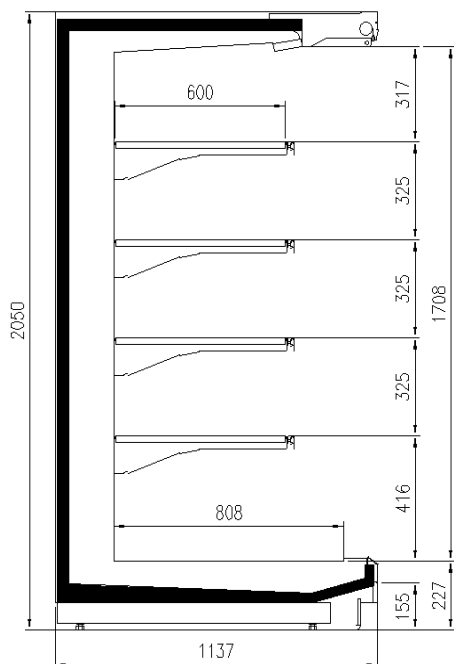

CROSS SECTIONS

H205 P100

H216 P100