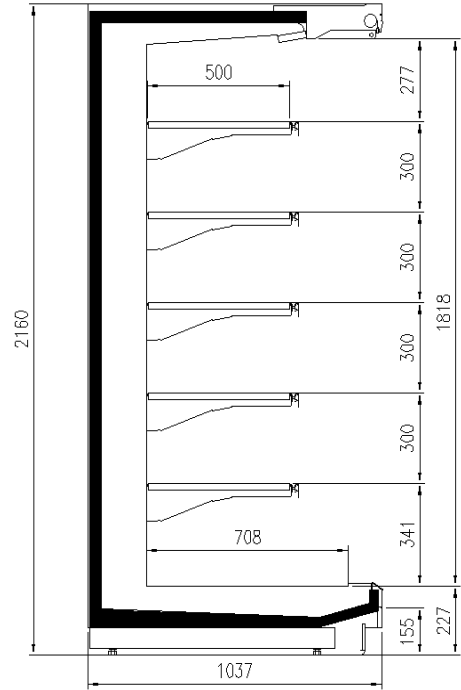

TAP A NEW ENERGY CLASS

VERONA OVERVIEW OPEN

Multidecks

The VERONA OVERVIEW is produced with a new upper profile with minimal and gently squared lines, which bring panoramic views and give visibility to the product. The new top profile will be 34 mm high and will be used both in the configurations with doors and without doors of this multidecks. This model presents structural innovations that are not only aesthetic but also functional like the new bumper trolley which will be integrated into the front of the wall case, as for the entire new production. The assembly that makes up the price holder will also be new with a different hooking system.

4 or 5 shelves with price holder depending on the height
Expansion valve
Remote cabinet, with multiplexable linear modules
Single top lighting
Terminal board

Accessories

Controller for electronic valve
Base Grids
CO2 refrigeration system
Electronic valve
Grid dividers
Internal and external RAL colours

Available dimensions

External depth (mm)	1050 -1150
Front Height (mm)	227
Height (mm)	2050 - 2160
Length without side walls (mm)	1250 -1875- 2500 - 3750
Shelves' depth (mm)	500/600

CROSS SECTIONS

H205 P100