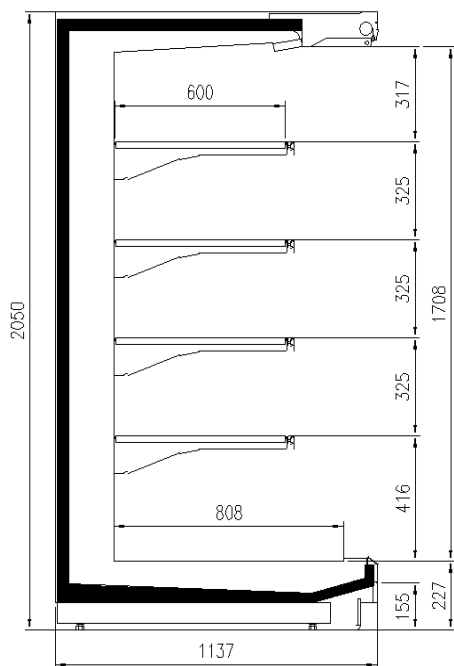

CROSS SECTIONS

H205 P100

H216 P100