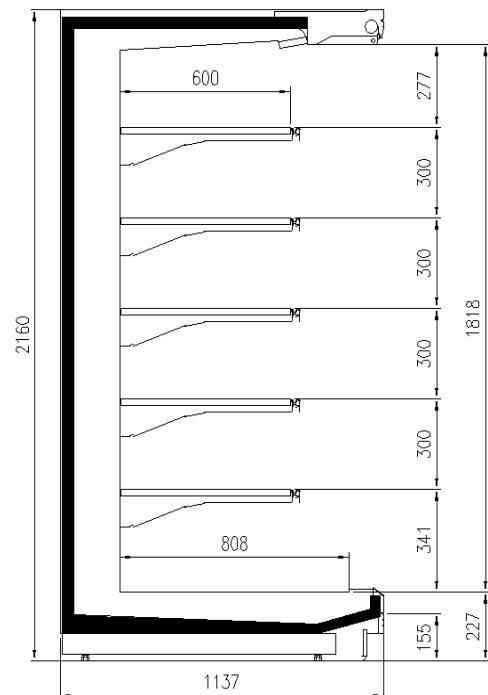

CROSS SECTIONS

H205 P100

H216 P100