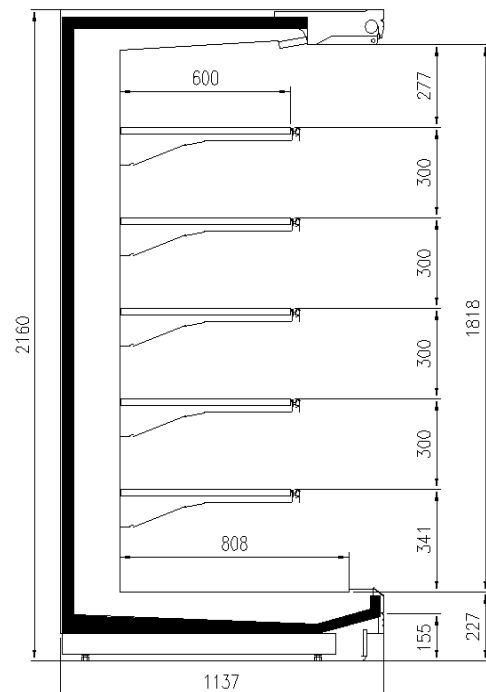

CROSS SECTIONS

H205 P100

H216 P100