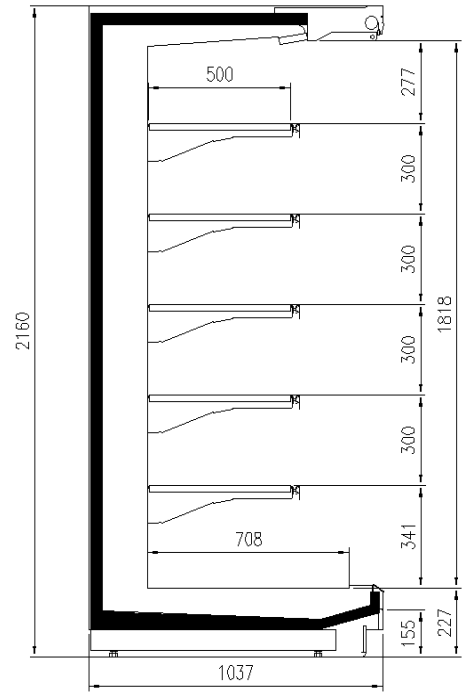

TAP A NEW ENERGY CLASS

VERONA OVERVIEW OPEN

Multidecks

The VERONA OVERVIEW is produced with a new upper profile with minimal and gently squared lines, which bring panoramic views and give visibility to the product. The new top profile will be 34 mm high and will be used both in the configurations with doors and without doors of this multidecks. This model presents structural innovations that are not only aesthetic but also functional like the new bumper trolley which will be integrated into the front of the wall case, as for the entire new production. The assembly that makes up the price holder will also be new with a different hooking system.

4 or 5 shelves with price holder depending on the height
Expansion valve
Remote cabinet, with multiplexable linear modules
Single top lighting
Terminal board

Accessories

Controller for electronic valve
Base Grids
CO2 refrigeration system
Electronic valve
Grid dividers
Internal and external RAL colours

Available dimensions

External depth (mm) 1050 -1150
Front Height (mm) 227
Height (mm) 2050 - 2160
Length without side walls 1250 -1875- 2500 - 3750 (mm)
Shelves' depth (mm) 500/600

CROSS SECTIONS

H205 P100