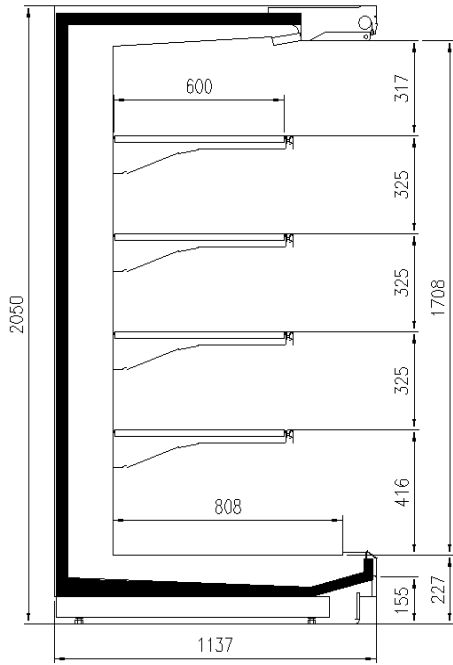

TAP A NEW ENERGY CLASS

VERONA OVERVIEW OPEN

Multidecks

The VERONA OVERVIEW is produced with a new upper profile with minimal and gently squared lines, which bring panoramic views and give visibility to the product. The new top profile will be 34 mm high and will be used both in the configurations with doors and without doors of this multidecks. This model presents structural innovations that are not only aesthetic but also functional like the new bumper trolley which will be integrated into the front of the wall case, as for the entire new production. The assembly that makes up the price holder will also be new with a different hooking system.

Available dimensions

External depth (mm)	1050 -1150
Front Height (mm)	227
Height (mm)	2050 - 2160
Length without side walls (mm)	1250 -1875- 2500 - 3750
Shelves' depth (mm)	500/600

CROSS SECTIONS

H205 P110