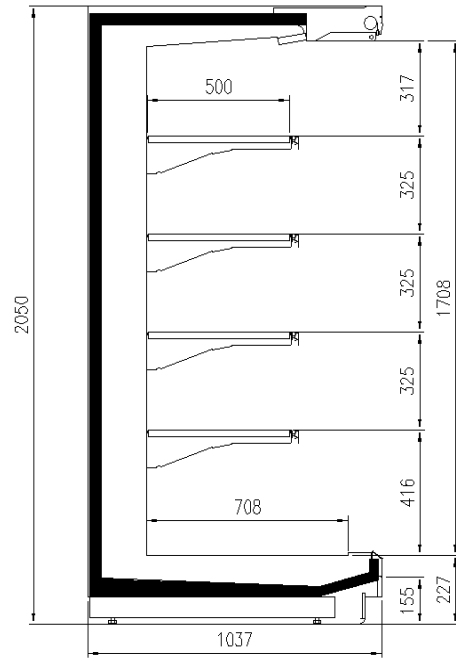

TAP A NEW ENERGY CLASS

VERONA OVERVIEW OPEN

Multidecks

The VERONA OVERVIEW is produced with a new upper profile with minimal and gently squared lines, which bring panoramic views and give visibility to the product. The new top profile will be 34 mm high and will be used both in the configurations with doors and without doors of this multidecks. This model presents structural innovations that are not only aesthetic but also functional like the new bumper trolley which will be integrated into the front of the wall case, as for the entire new production. The assembly that makes up the price holder will also be new with a different hooking system.

Available dimensions

External depth (mm)	1050 -1150
Front Height (mm)	227
Height (mm)	2050 - 2160
Length without side walls (mm)	1250 -1875- 2500 - 3750
Shelves' depth (mm)	500/600

CROSS SECTIONS

H205 P110