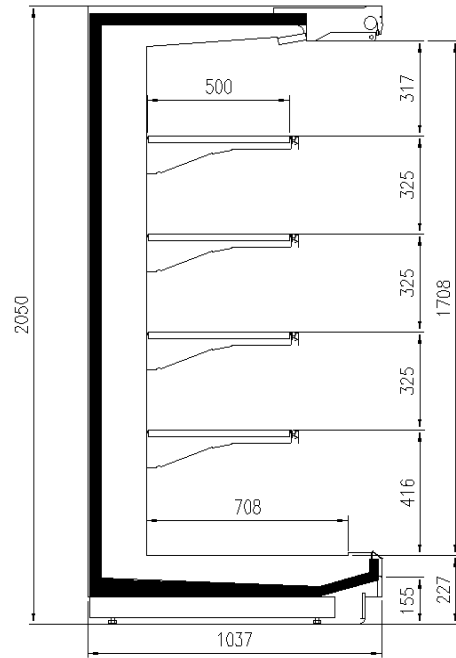

TAP A NEW ENERGY CLASS

VERONA OVERVIEW OPEN

Multidecks

The VERONA OVERVIEW is produced with a new upper profile with minimal and gently squared lines, which bring panoramic views and give visibility to the product. The new top profile will be 34 mm high and will be used both in the configurations with doors and without doors of this multidecks. This model presents structural innovations that are not only aesthetic but also functional like the new bumper trolley which will be integrated into the front of the wall case, as for the entire new production. The assembly that makes up the price holder will also be new with a different hooking system.

Available dimensions

External depth (mm)	1050 -1150
Front Height (mm)	227
Height (mm)	2050 - 2160
Length without side walls (mm)	1250 -1875- 2500 - 3750
Shelves' depth (mm)	500/600

CROSS SECTIONS

H205 P110