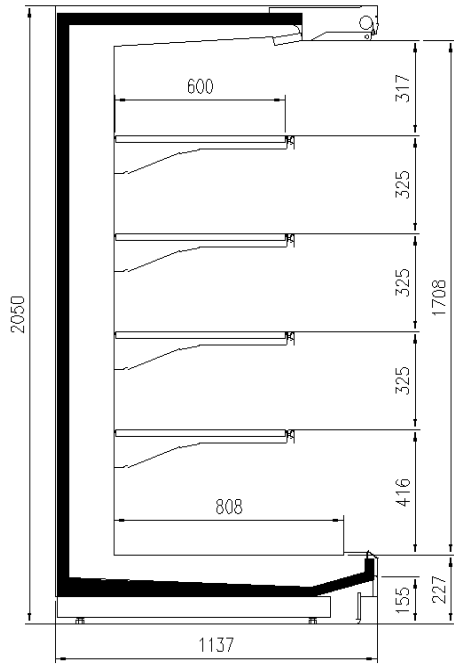

TAP A NEW ENERGY CLASS

VERONA OVERVIEW OPEN

Multidecks

The VERONA OVERVIEW is produced with a new upper profile with minimal and gently squared lines, which bring panoramic views and give visibility to the product. The new top profile will be 34 mm high and will be used both in the configurations with doors and without doors of this multidecks. This model presents structural innovations that are not only aesthetic but also functional like the new bumper trolley which will be integrated into the front of the wall case, as for the entire new production. The assembly that makes up the price holder will also be new with a different hooking system.

Available dimensions

External depth (mm)	1050 -1150
Front Height (mm)	227
Height (mm)	2050 - 2160
Length without side walls (mm)	1250 -1875- 2500 - 3750
Shelves' depth (mm)	500/600

CROSS SECTIONS

H205 P110