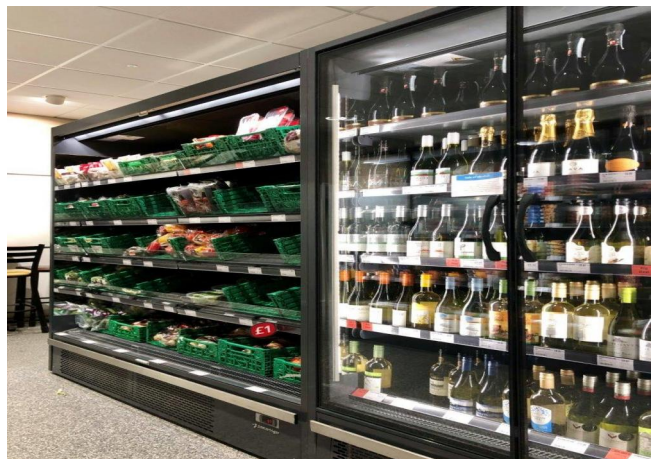

A SELECTION FROM OUR INSTALLATION