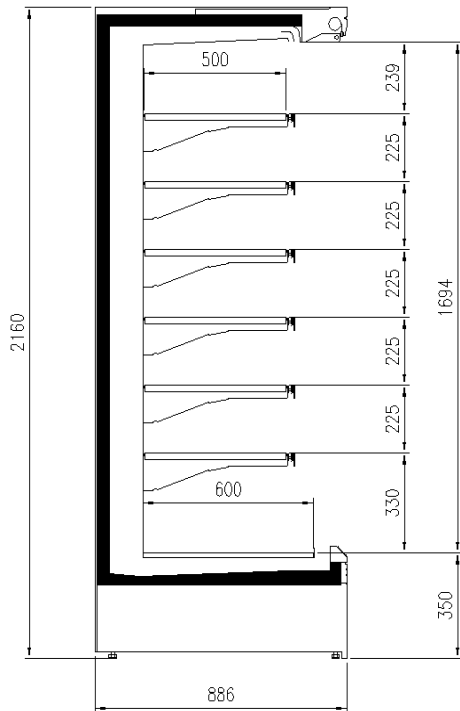

CROSS SECTIONS