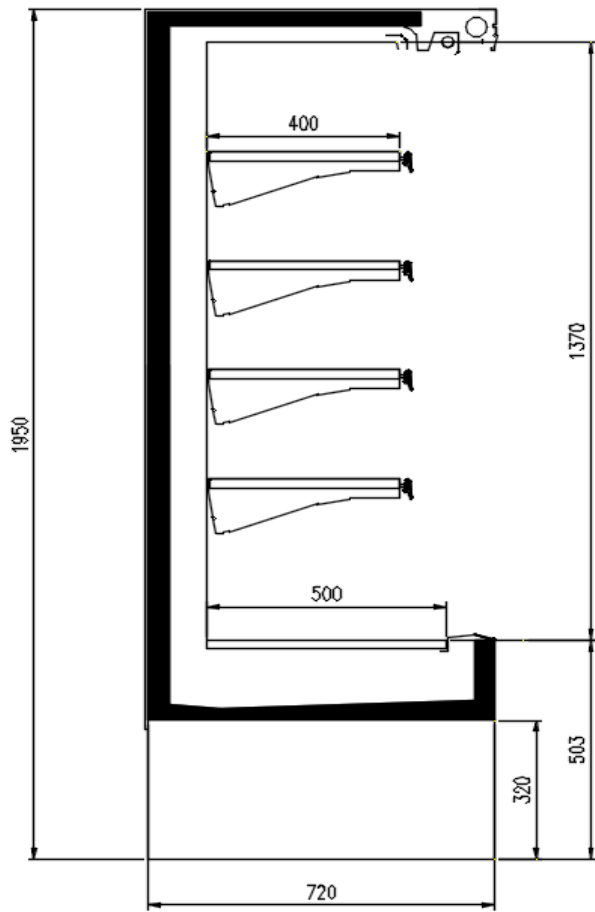

CROSS SECTIONS