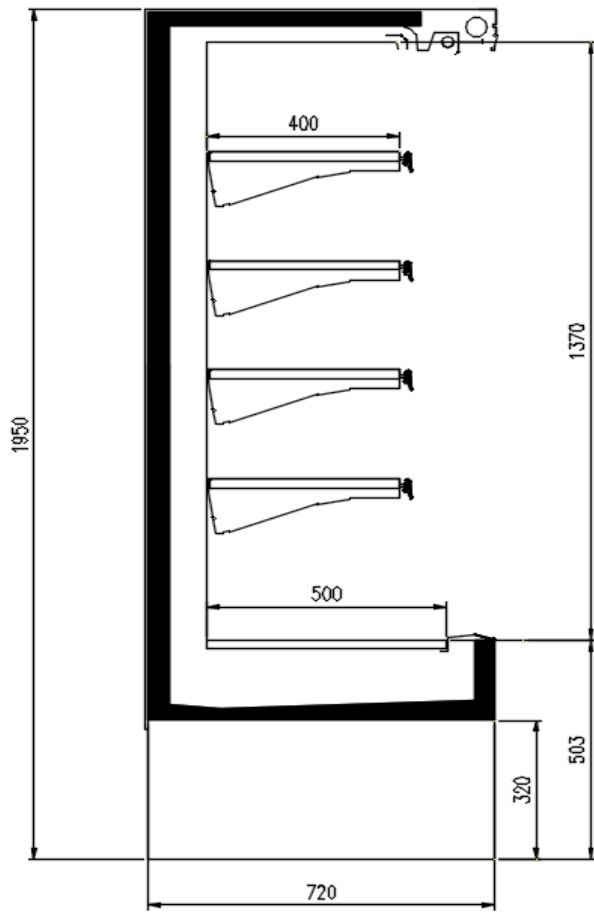

CROSS SECTIONS