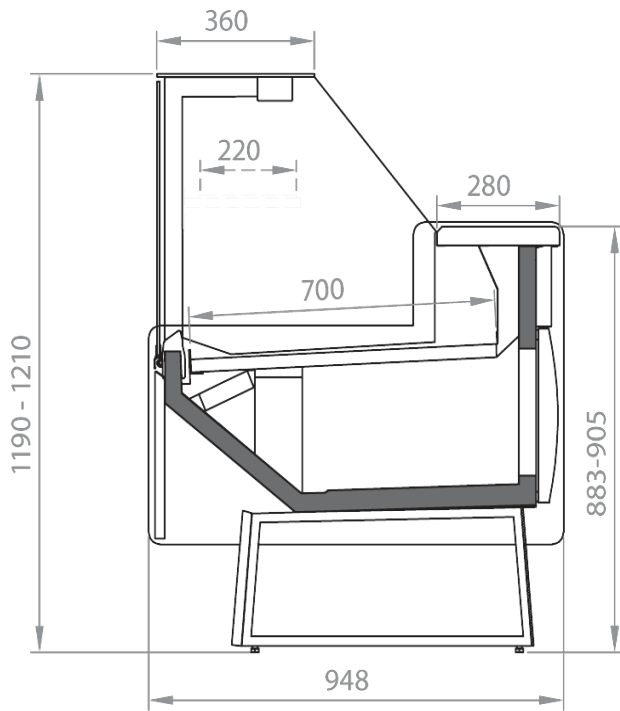

CROSS SECTIONS