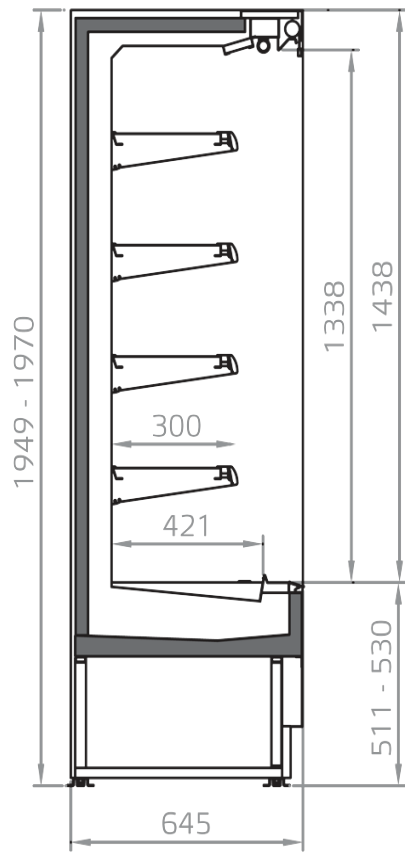

CROSS SECTIONS

FILIP 300