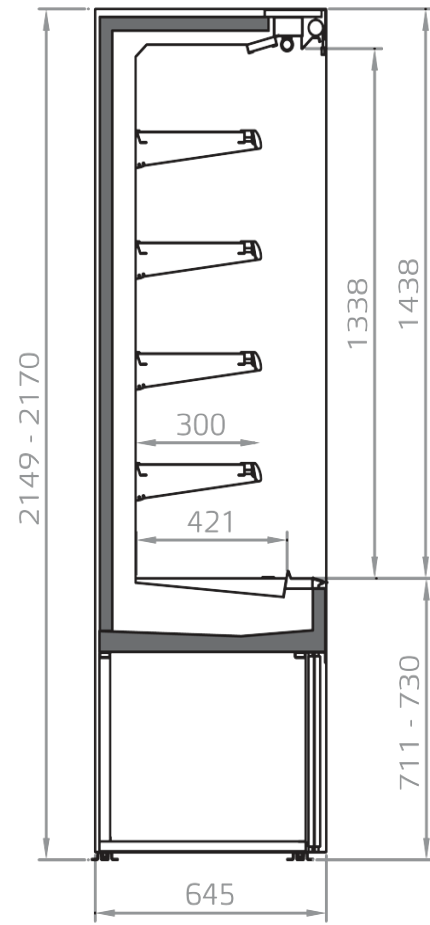

CROSS SECTIONS

FILIP RB