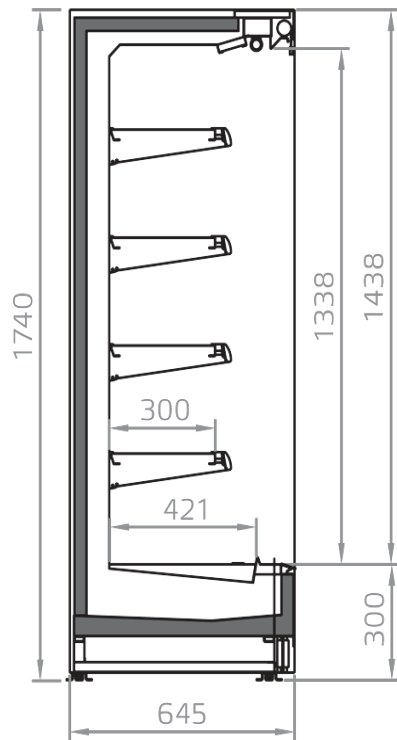

CROSS SECTIONS

FILIP RB LO