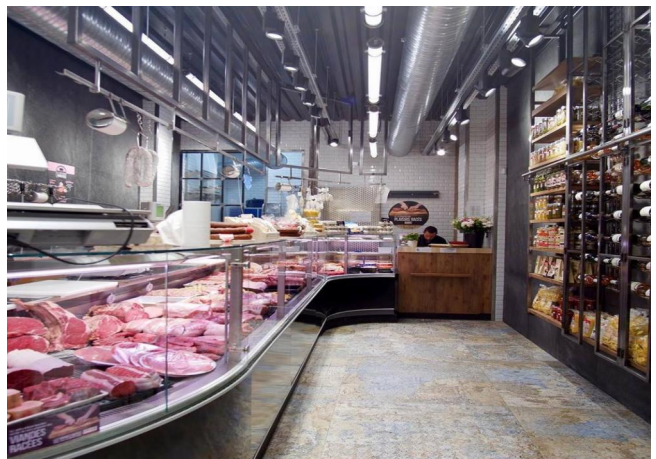

A SELECTION FROM OUR INSTALLATION