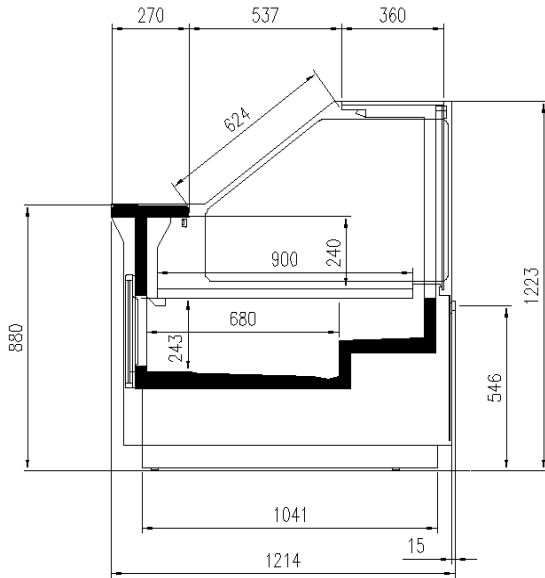

CROSS SECTIONS