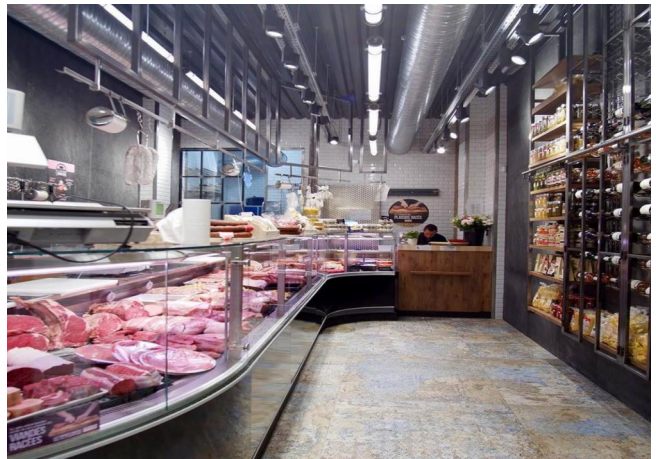

A SELECTION FROM OUR INSTALLATION