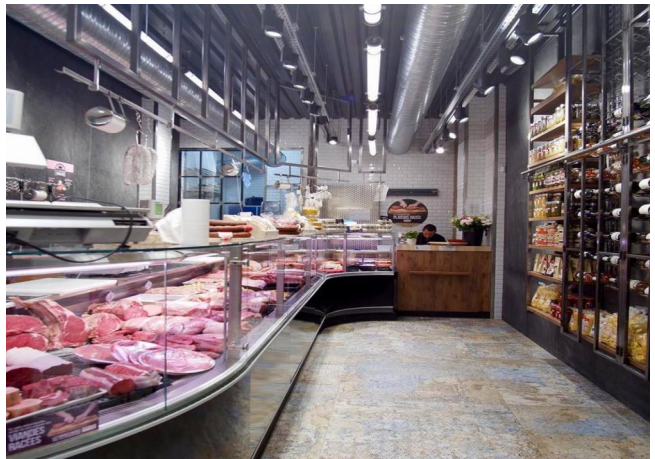

A SELECTION FROM OUR INSTALLATION