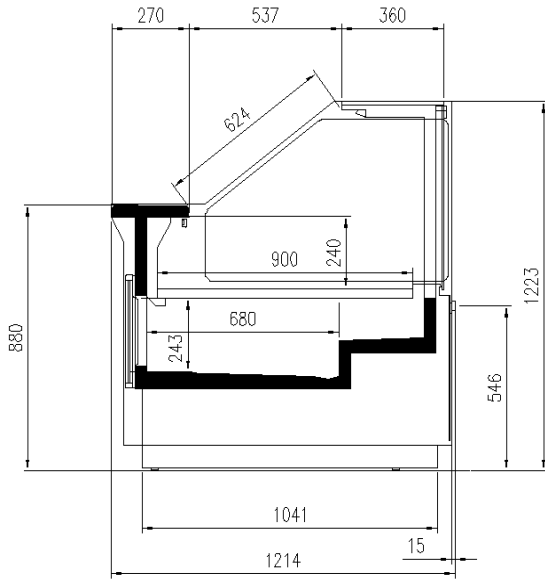

CROSS SECTIONS