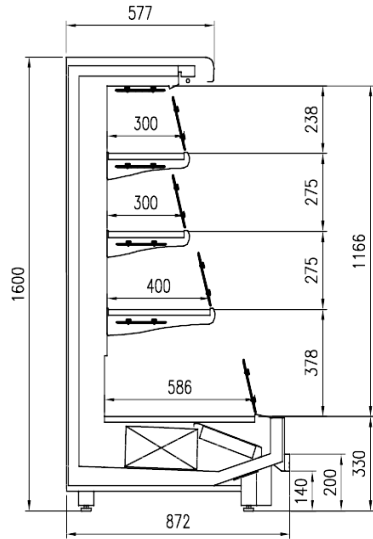

CROSS SECTIONS