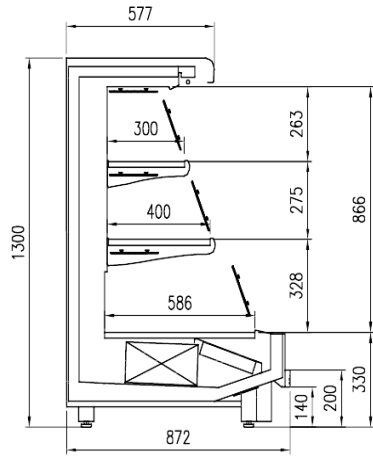

CROSS SECTIONS