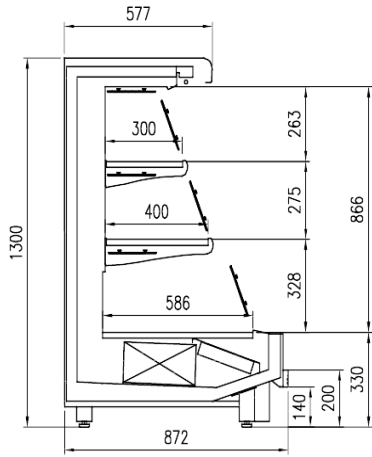

CROSS SECTIONS