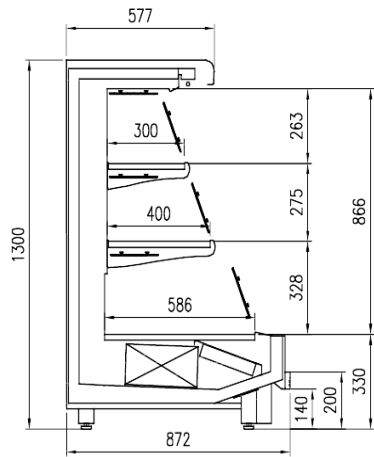

CROSS SECTIONS