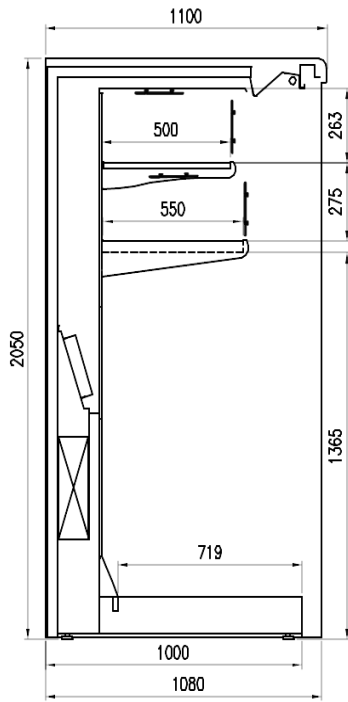

CROSS SECTIONS

H205 P110 ROLL-IN SF