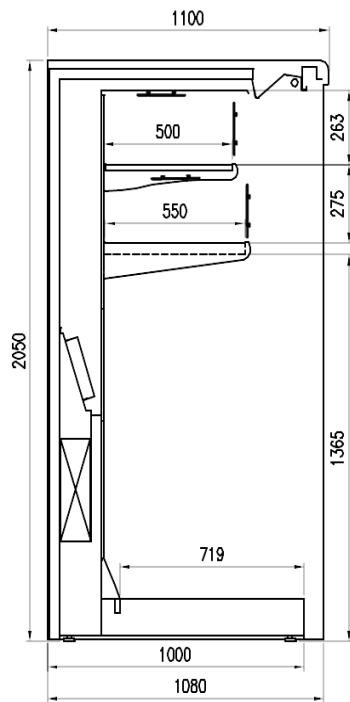

CROSS SECTIONS