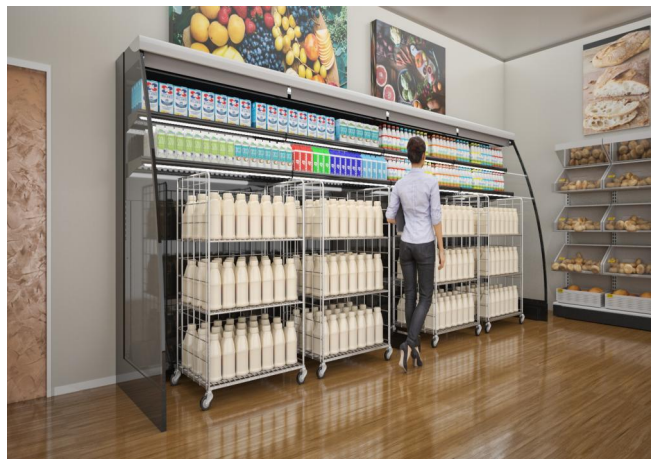

TAP A NEW ENERGY CLASS

VENEZIA OVERVIEW ROLL-IN

Multidecks

Superior roll-in milk remote multideck merchandiser. Functional fresh milk multideck display with flexible options and design for all supermarket needs. The Venezia RIM provides you with all the answers.

7037

9006

9010

9011

Exhibition categories

Chilled drinks

Dairy, milk, cheese

Standard features

- 2 shelves with priceholders
- Digital Thermometer
- Expansion valve
- Single top lighting
- Terminal board
- Wall cabinet without front
- White internal body

Accessories

- CO2 refrigeration system
- Dividers
- Electronic control
- Electronic valve
- LED lighting
- Manual or electronic night blind