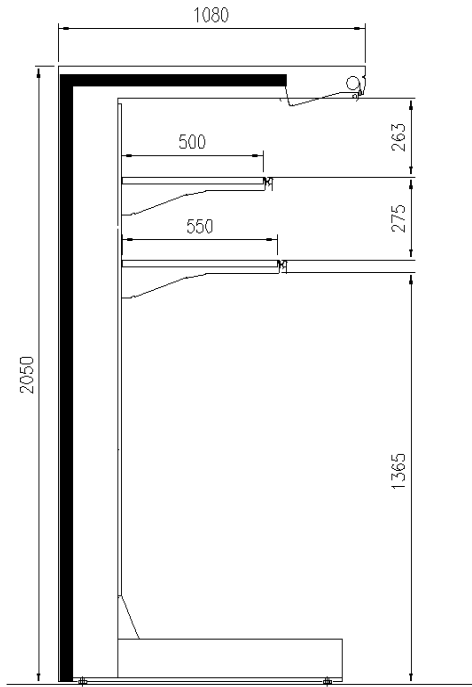

CROSS SECTIONS