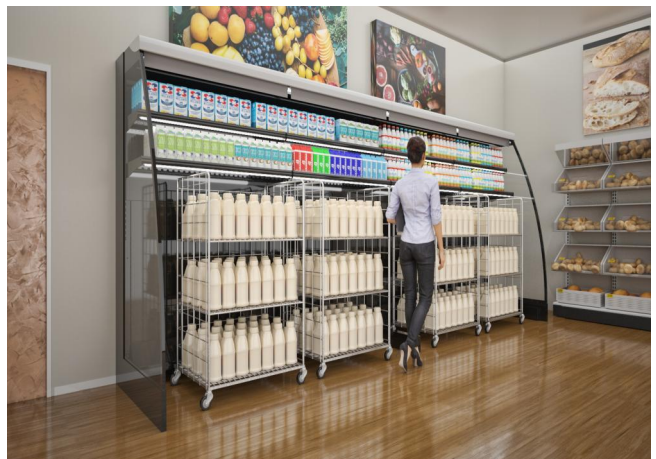

A SELECTION FROM OUR INSTALLATION