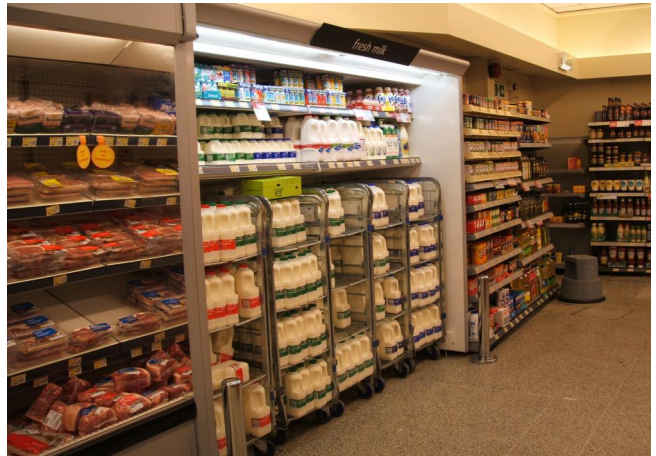

TAP A NEW ENERGY CLASS

VENEZIA OVERVIEW ROLL-IN

Multidecks

Superior roll-in milk remote multideck merchandiser. Functional fresh milk multideck display with flexible options and design for all supermarket needs. The Venezia RIM provides you with all the answers.

7037

9006

9010

9011

Exhibition categories

Chilled drinks

Dairy, milk, cheese

Standard features

- 2 shelves with priceholders
- Digital Thermometer
- Expansion valve
- Single top lighting
- Terminal board
- Wall cabinet without front
- White internal body

Accessories

- CO2 refrigeration system
- Dividers
- Electronic control
- Electronic valve
- LED lighting
- Manual or electronic night blind