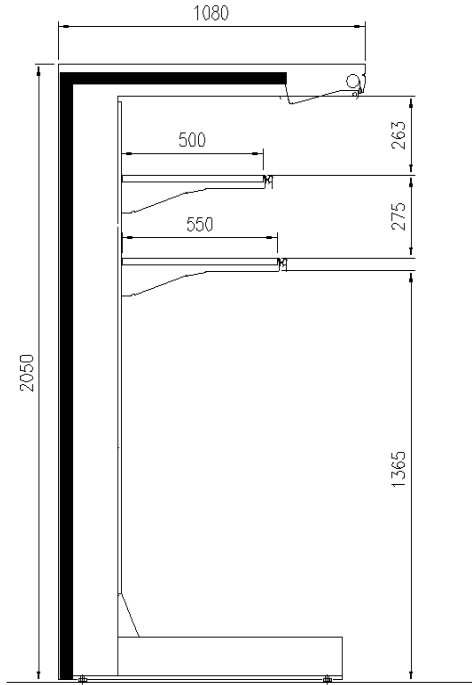

CROSS SECTIONS