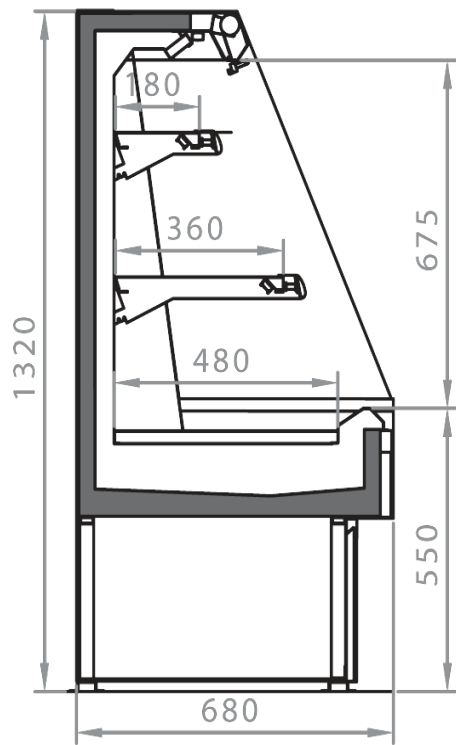

CROSS SECTIONS

SARA 1300 Q