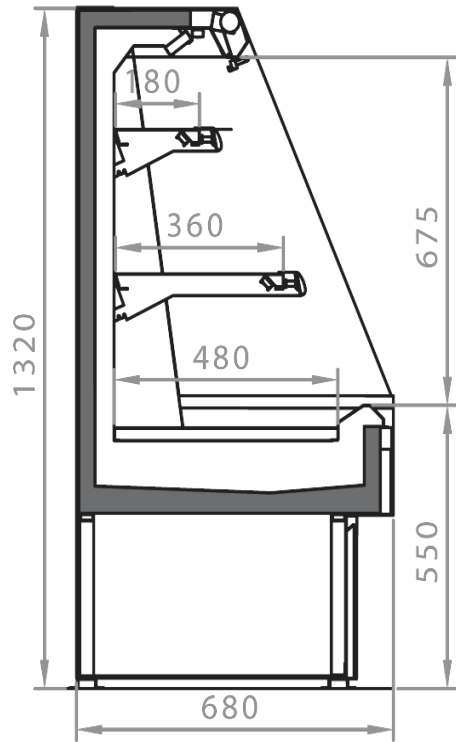

CROSS SECTIONS

SARA 1300 Q