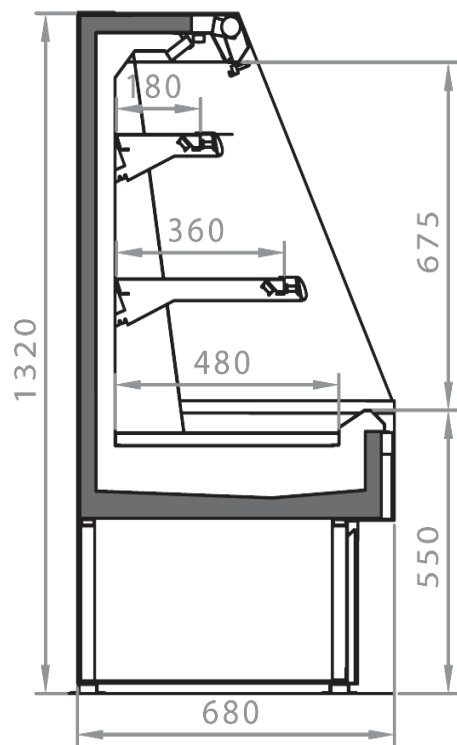

CROSS SECTIONS

SARA 1300 Q