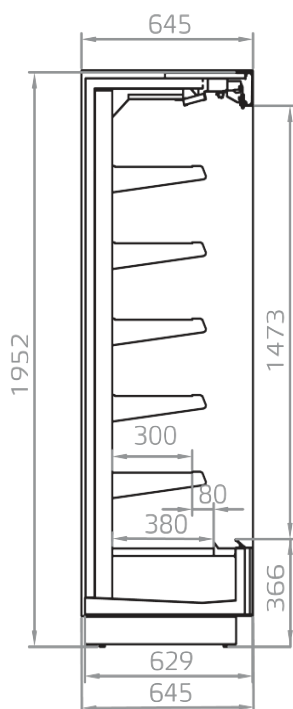

Sausages & salami

Snacks / Sandwiches

Standard features

5 shelves with price-holder + base
Digital Thermometer
Electronic control
Expansion valve
Fan assisted cooling
T5 top Lighting

Accessories

CO2 refrigeration system
Electronic valve
Internal and external RAL colours
LED lighting
Manual or electronic night blind
Movable and fix divider
Shelf lighting LED/T5

CROSS SECTIONS

KALIFORNIA Q 300/2150 M1,M2

KALIFORNIA Q 300/2050 M1,M2

KALIFORNIA Q 300/1950 M1,M2

Pastorfrigor S.p.A.

Reg. Gabannone, 4 Z.I. · 15033 Terruggia (AL) · Italy
Tel. +39 0142 433 711 · Fax +39 0142 433 701 · info@pastorfrigor.it
P.IVA IT00578270068 | REA AL-00578270068
www.pastorfrigor.it