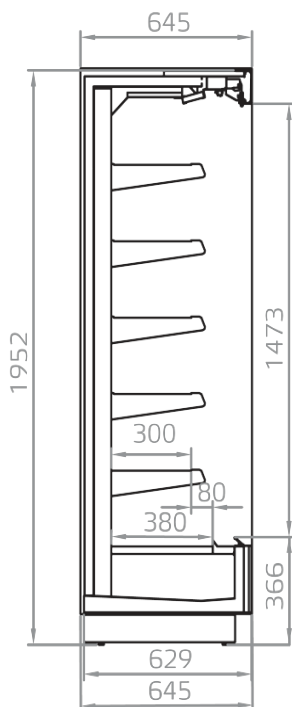

Sausages & salami

Snacks / Sandwiches

Standard features

5 shelves with price-holder + base
Digital Thermometer
Electronic control
Expansion valve
Fan assisted cooling
T5 top Lighting

Accessories

CO2 refrigeration system
Electronic valve
Internal and external RAL colours
LED lighting
Manual or electronic night blind
Movable and fix divider
Shelf lighting LED/T5

CROSS SECTIONS

KALIFORNIA Q 300/2150 M1,M2

KALIFORNIA Q 300/2050 M1,M2

KALIFORNIA Q 300/1950 M1,M2

Pastorfrigor S.p.A.

Reg. Gabannone, 4 Z.I. · 15033 Terruggia (AL) · Italy
Tel. +39 0142 433 711 · Fax +39 0142 433 701 · info@pastorfrigor.it
P.IVA IT00578270068 | REA AL-00578270068
www.pastorfrigor.it