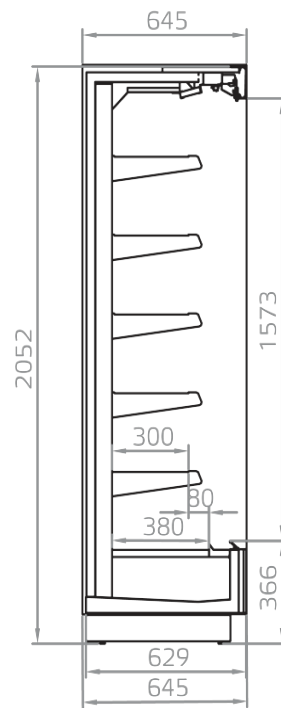

Sausages & salami

Snacks / Sandwiches

Standard features

5 shelves with price-holder + base
Digital Thermometer
Electronic control
Expansion valve
Fan assisted cooling
T5 top Lighting

Accessories

CO2 refrigeration system
Electronic valve
Internal and external RAL colours
LED lighting
Manual or electronic night blind
Movable and fix divider
Shelf lighting LED/T5

CROSS SECTIONS

KALIFORNIA Q 300/2150 M1,M2

KALIFORNIA Q 300/2050 M1,M2

KALIFORNIA Q 300/1950 M1,M2

Pastorfrigor S.p.A.

Reg. Gabannone, 4 Z.I. · 15033 Terruggia (AL) · Italy
Tel. +39 0142 433 711 · Fax +39 0142 433 701 · info@pastorfrigor.it
P.IVA IT00578270068 | REA AL-00578270068
www.pastorfrigor.it