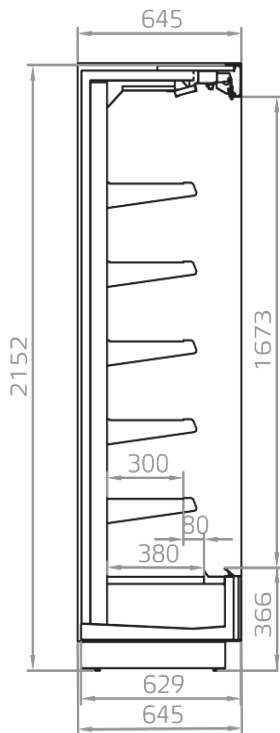

Sausages & salami

Snacks / Sandwiches

Standard features

5 shelves with price-holder + base
Digital Thermometer
Electronic control
Expansion valve
Fan assisted cooling
T5 top Lighting

Accessories

CO2 refrigeration system
Electronic valve
Internal and external RAL colours
LED lighting
Manual or electronic night blind
Movable and fix divider
Shelf lighting LED/T5

CROSS SECTIONS

KALIFORNIA Q 300/2150 M1,M2

KALIFORNIA Q 300/2050 M1,M2

KALIFORNIA Q 300/1950 M1,M2

Pastorfrigor S.p.A.

Reg. Gabannone, 4 Z.I. · 15033 Terruggia (AL) · Italy
Tel. +39 0142 433 711 · Fax +39 0142 433 701 · info@pastorfrigor.it
P.IVA IT00578270068 | REA AL-00578270068
www.pastorfrigor.it