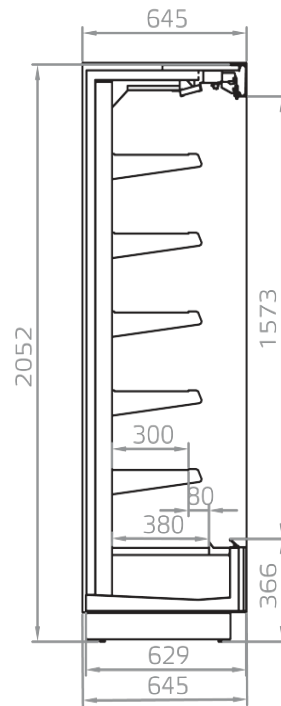

Sausages & salami

Snacks / Sandwiches

Standard features

5 shelves with price-holder + base
Digital Thermometer
Electronic control
Expansion valve
Fan assisted cooling
T5 top Lighting

Accessories

CO2 refrigeration system
Electronic valve
Internal and external RAL colours
LED lighting
Manual or electronic night blind
Movable and fix divider
Shelf lighting LED/T5

CROSS SECTIONS

KALIFORNIA Q 300/2150 M1,M2

KALIFORNIA Q 300/2050 M1,M2

KALIFORNIA Q 300/1950 M1,M2

Pastorfrigor S.p.A.

Reg. Gabannone, 4 Z.I. · 15033 Terruggia (AL) · Italy
Tel. +39 0142 433 711 · Fax +39 0142 433 701 · info@pastorfrigor.it
P.IVA IT00578270068 | REA AL-00578270068
www.pastorfrigor.it