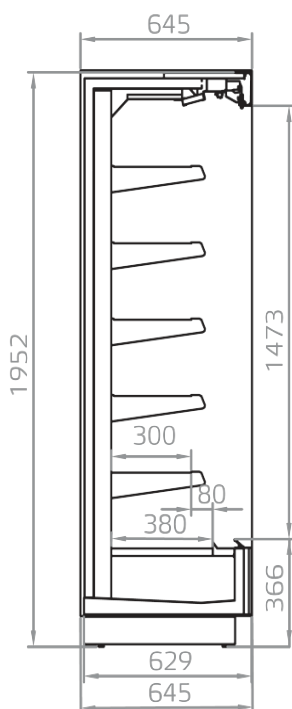

Sausages & salami

Snacks / Sandwiches

Standard features

5 shelves with price-holder + base
Digital Thermometer
Electronic control
Expansion valve
Fan assisted cooling
T5 top Lighting

Accessories

CO2 refrigeration system
Electronic valve
Internal and external RAL colours
LED lighting
Manual or electronic night blind
Movable and fix divider
Shelf lighting LED/T5

CROSS SECTIONS

KALIFORNIA Q 300/2150 M1,M2

KALIFORNIA Q 300/2050 M1,M2

KALIFORNIA Q 300/1950 M1,M2

Pastorfrigor S.p.A.

Reg. Gabannone, 4 Z.I. · 15033 Terruggia (AL) · Italy
Tel. +39 0142 433 711 · Fax +39 0142 433 701 · info@pastorfrigor.it
P.IVA IT00578270068 | REA AL-00578270068
www.pastorfrigor.it