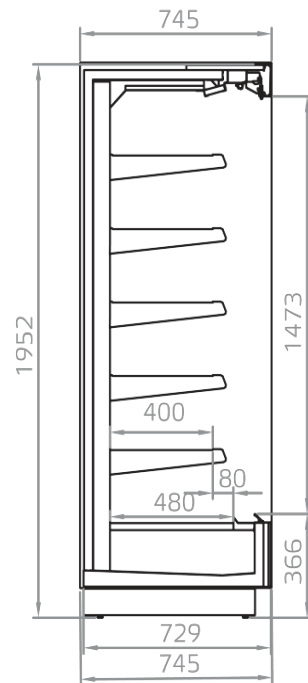

KALIFORNIA Q 400/1950 M1,M2