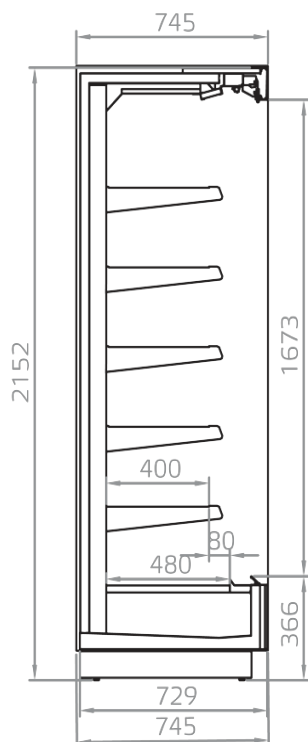

KALIFORNIA Q 400/2150 M1,M2