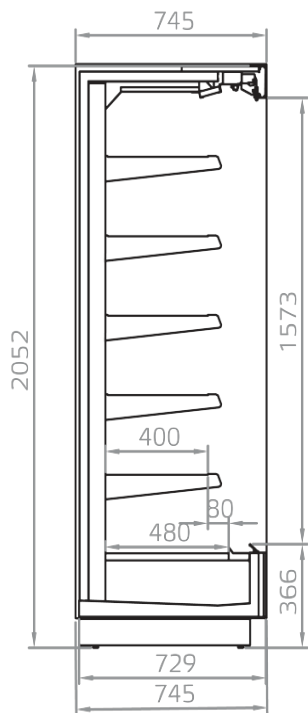

CROSS SECTIONS

KALIFORNIA Q 400/2050 M1,M2