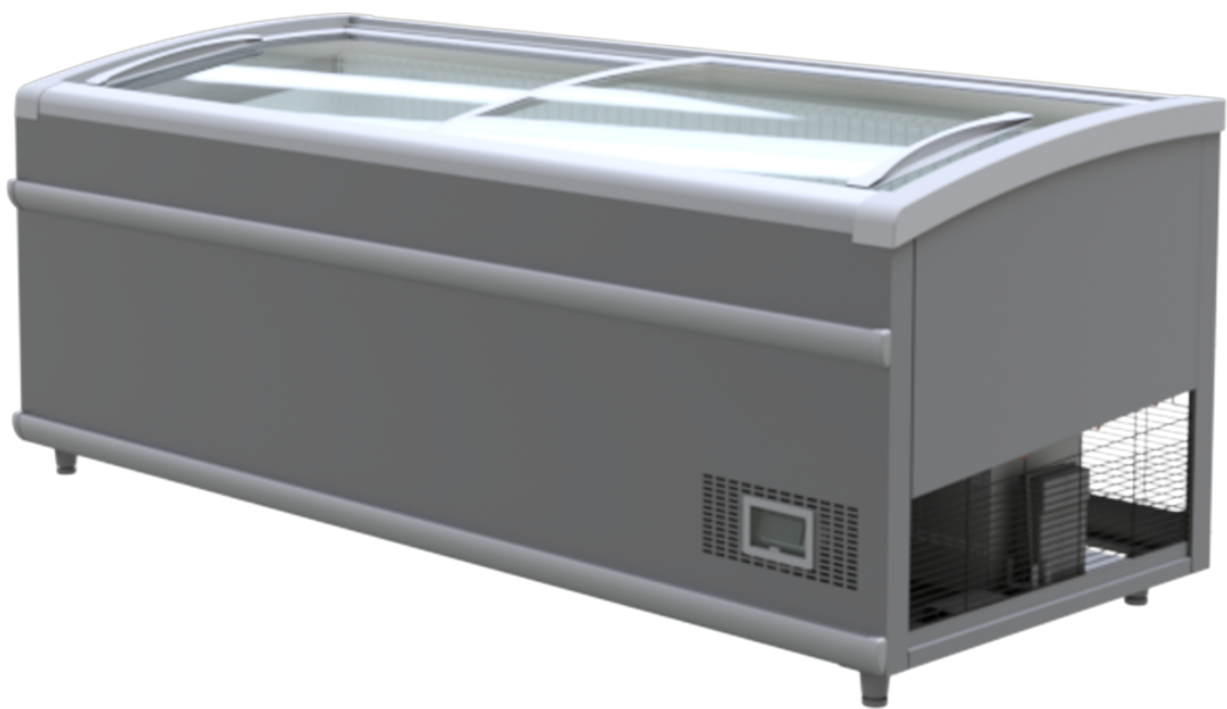

TAP A NEW ENERGY CLASS

LIPARI

Islands

Low-temperature plug-in island, ideal for ice cream and frozen products. It is characterized by low energy consumption, especially in R290 propane version.

LIPARI AD

LIPARI - Islands

Power supply

Plug in

Climatic classes

3 L1

Available colours

7016

7035

9010

Exhibition categories

Frozen food

Standard features

Automatic defrost
Digital Thermometer
Dividers
Electronic control
Hot gas evaporating system
LED lighting
R290 gas

Accessories

Colors different from white available with self-adhesive film
Multiplexing kit for back to back configuration
Superstructure with 2 shelves

Available dimensions

External depth (mm)	885
Height (mm)	840
Length with side walls (mm)	1700,2200,2500,1940

A SELECTION FROM OUR INSTALLATION

CROSS SECTIONS

LIPARI

Pastorfrigor S.p.A.

Reg. Gabannone, 4 Z.I. · 15033 Terruggia (AL) · Italy
Tel. +39 0142 433 711 · Fax +39 0142 433 701 · info@pastorfrigor.it
P.IVA IT00578270068 | REA AL-00578270068
www.pastorfrigor.it