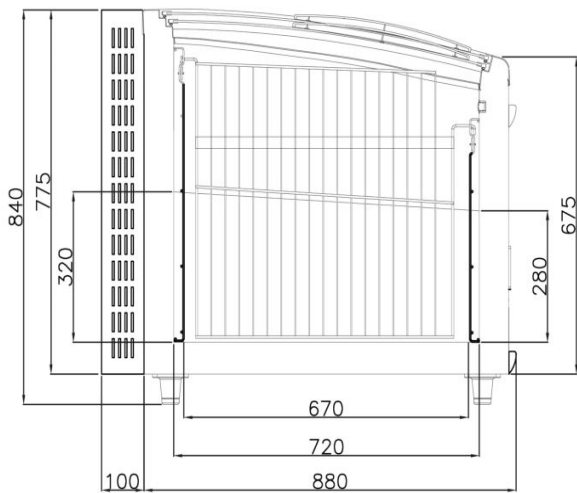

Available dimensions

External depth (mm)	885
Height (mm)	840
Length with side walls (mm)	1700,2200,2500,1940

A SELECTION FROM OUR INSTALLATION

CROSS SECTIONS

LIPARI

Pastorfrigor S.p.A.

Reg. Gabannone, 4 Z.I. · 15033 Terruggia (AL) · Italy
Tel. +39 0142 433 711 · Fax +39 0142 433 701 · info@pastorfrigor.it
P.IVA IT00578270068 | REA AL-00578270068
www.pastorfrigor.it