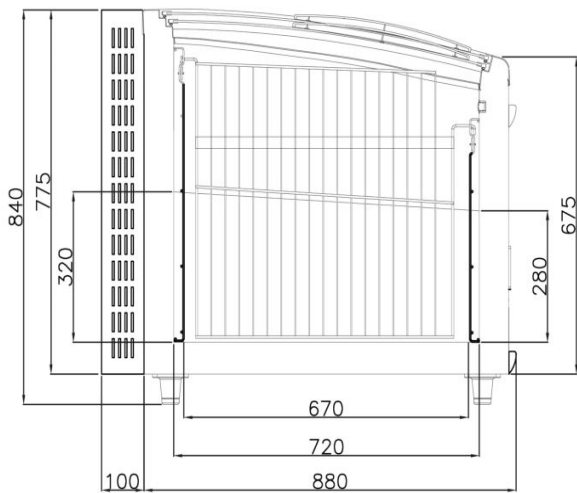

CROSS SECTIONS

LIPARI