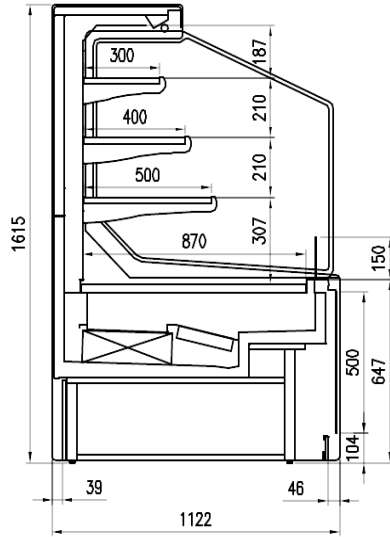

Impulse

Ready meals and
salads

Sausages & salami

Standard features

3 shelves with priceholders
Digital Thermometer
Expansion valve
Low Multideck joinable back to back with headcase
Single top lighting
Terminal board
White display plates

External depth (mm)	1122
Front Height (mm)	667
Height (mm)	1635
Length without side walls (mm)	1250;1875;2500;3750;TE
	STATA
Shelves' depth (mm)	500/400/300
Shelves' rows (N°)	3

CROSS SECTIONS

BMM 3 RIP