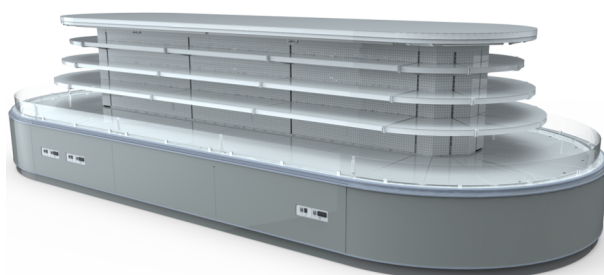

TAP A NEW ENERGY CLASS

Multidecks

Remote vertical low island with double (or single) rounded head, ideal for displaying cold cuts, dairy products and beverages. Special depth of shelves and body guarantees a wide area for product display.

MAUI 3M2

MAUI - Multidecks

Power supply

Remote

Climatic classes

3 M2

Available colours

1015

Impulse

Ready meals and
salads

Sausages & salami

Standard features

3 shelves with priceholders
Digital Thermometer
Expansion valve
Low Multideck joinable back to back with headcase
Single top lighting
Terminal board
White display plates