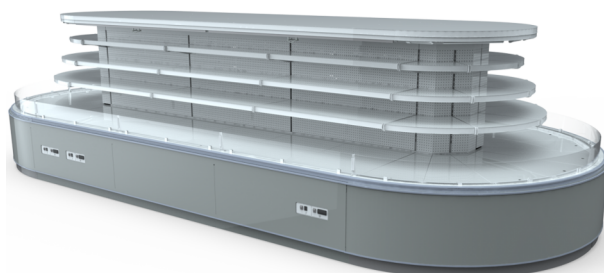

TAP A NEW ENERGY CLASS

Multidecks

Remote vertical low island with double (or single) rounded head, ideal for displaying cold cuts, dairy products and beverages. Special depth of shelves and body guarantees a wide area for product display.

MAUI 3M2

MAUI - Multidecks

Power supply

Remote

Climatic classes

3 M2

Available colours

1015

Impulse

Ready meals and
salads

Sausages & salami

Standard features

3 shelves with priceholders
Digital Thermometer
Expansion valve
Low Multideck joinable back to back with headcase
Single top lighting
Terminal board
White display plates