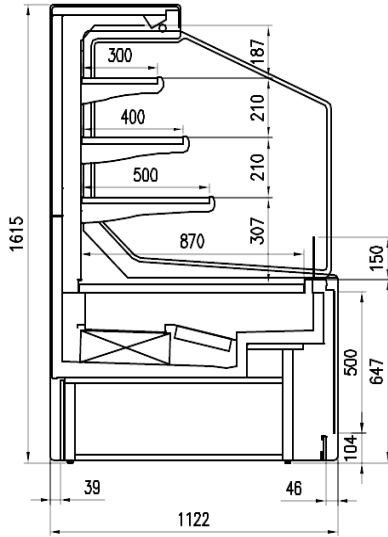

Impulse

Ready meals and
salads

Sausages & salami

Standard features

3 shelves with priceholders
Digital Thermometer
Expansion valve
Low Multideck joinable back to back with headcase
Single top lighting
Terminal board
White display plates

External depth (mm)	1122
Front Height (mm)	667
Height (mm)	1635
Length without side walls (mm)	1250;1875;2500;3750;TE
	STATA
Shelves' depth (mm)	500/400/300
Shelves' rows (N°)	3

CROSS SECTIONS

BMM 3 RIP