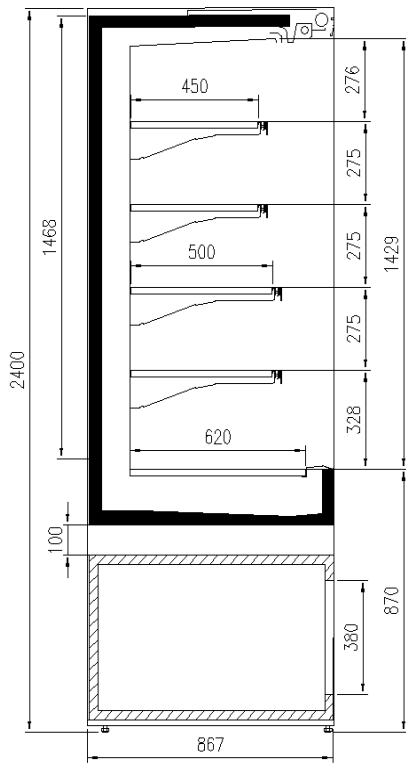

CROSS SECTIONS

H240