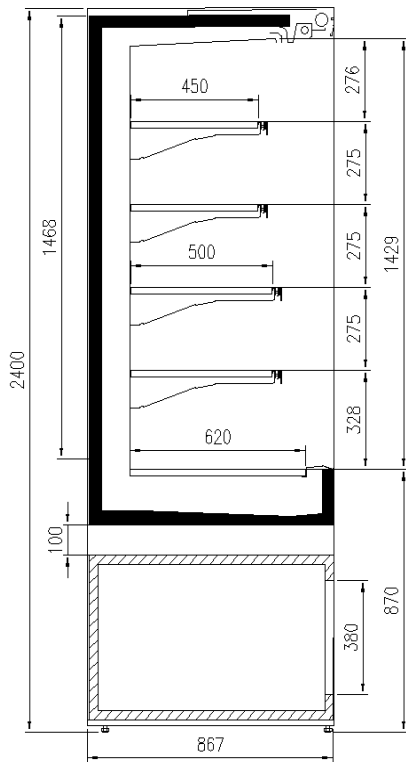

CROSS SECTIONS

H240