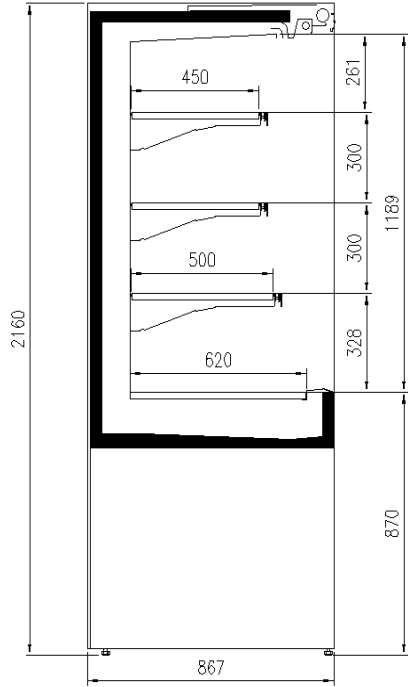

CROSS SECTIONS

H216