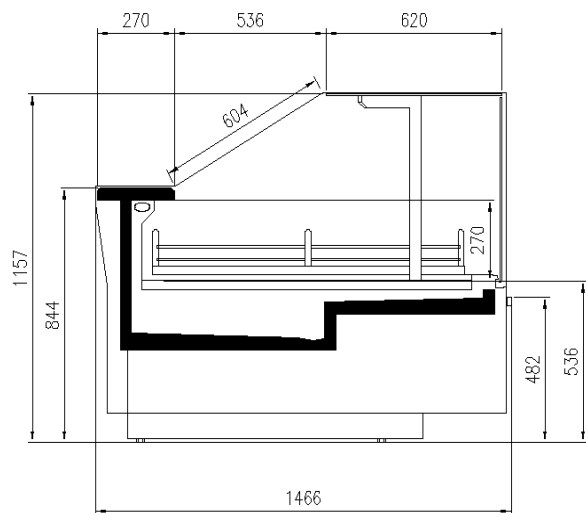

CROSS SECTIONS