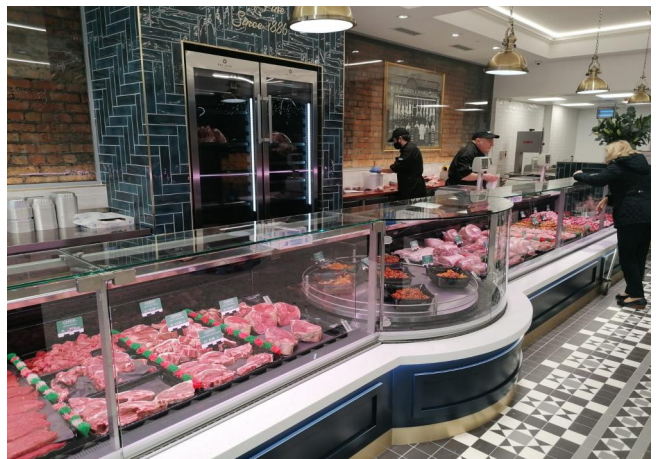

A SELECTION FROM OUR INSTALLATION