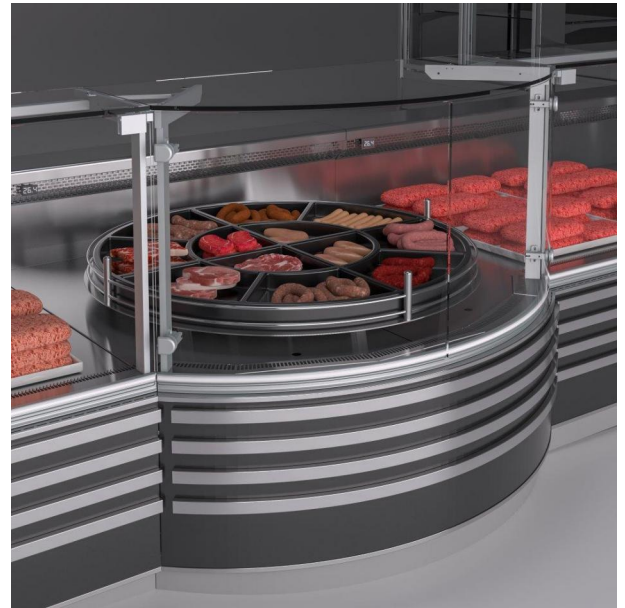

TAP A NEW ENERGY CLASS

ADMIRAL SPHERA

Counters

Remarkable straight glass counter with a promotional twist. Insert a promotional section into your counter display with the President Sphera. An innovative solution to highlight products to maximise sales.

ADMIRAL SPHERA

ADMIRAL SPHERA - Counters

Power supply

Remote

Climatic classes

3 M1

Available colours

1015

Packed meat

Sausages & salami

Standard features

Expansion valve
Fan assisted cooling
Front anti-mist ventilation
LED lighting
Remote cabinet with closed front
St. steel internal body
Stainless Steel display decks