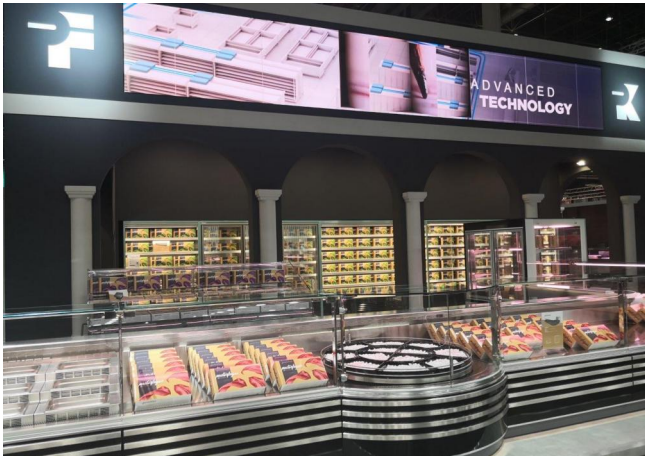

A SELECTION FROM OUR INSTALLATION