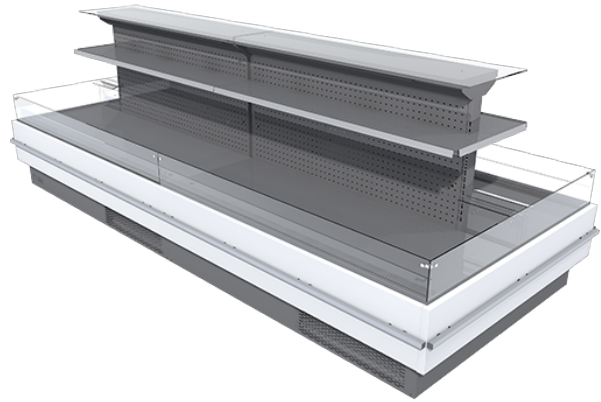

CONV PLUG IN

CONV - Islands

Power supply

Plug in

Climatic classes

3 M2

Available colours

1021

6032

3020

7037

9010

5007

7047

9011

7024

2004

9006

Exhibition categories

Chilled drinks

Dairy, milk, cheese

Delicatessen

Food to go

Fruit and vegetables

Impulse

Ready meals and salads

Sausages & salami

Snacks / Sandwiches

Standard features

- 2 shelves
- Digital Thermometer
- Electronic control
- Fan assisted cooling
- One endwall included in the price
- Plug-in cabinet, multiplexable linear modules
- Refrigerated shelves
- Stainless steel bumper
- With built in unit for gas R452a

Accessories

- Internal and external RAL colours
- Movable and fix divider
- Wooden Crate