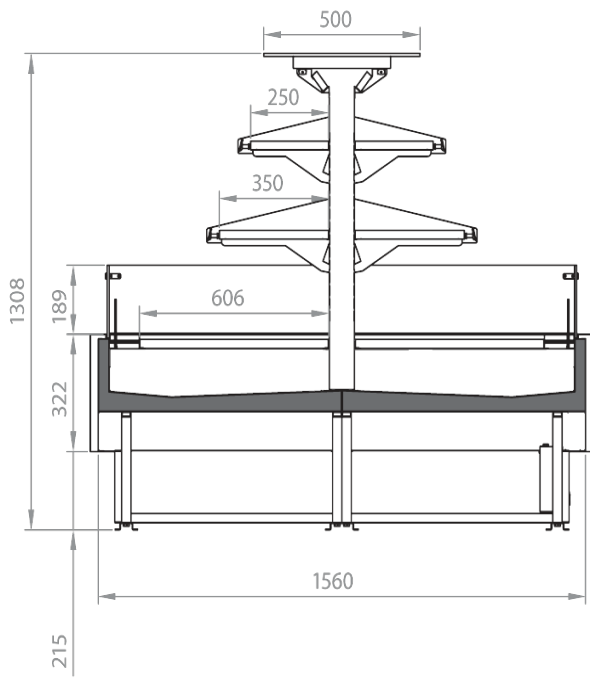

CROSS SECTIONS

CONV