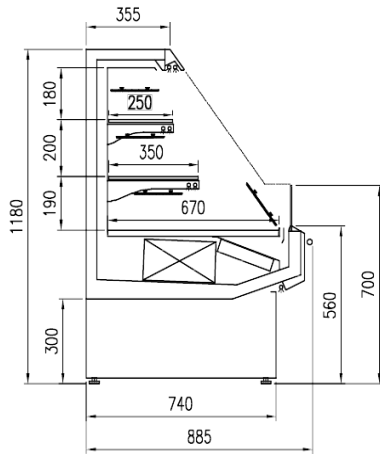

CROSS SECTIONS