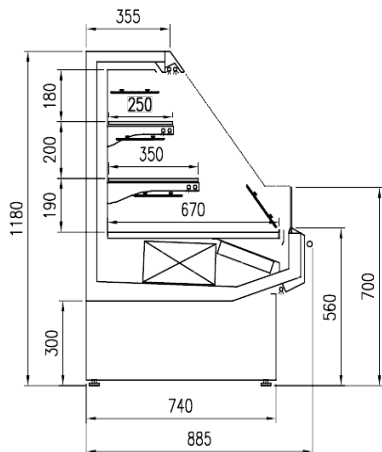

CROSS SECTIONS